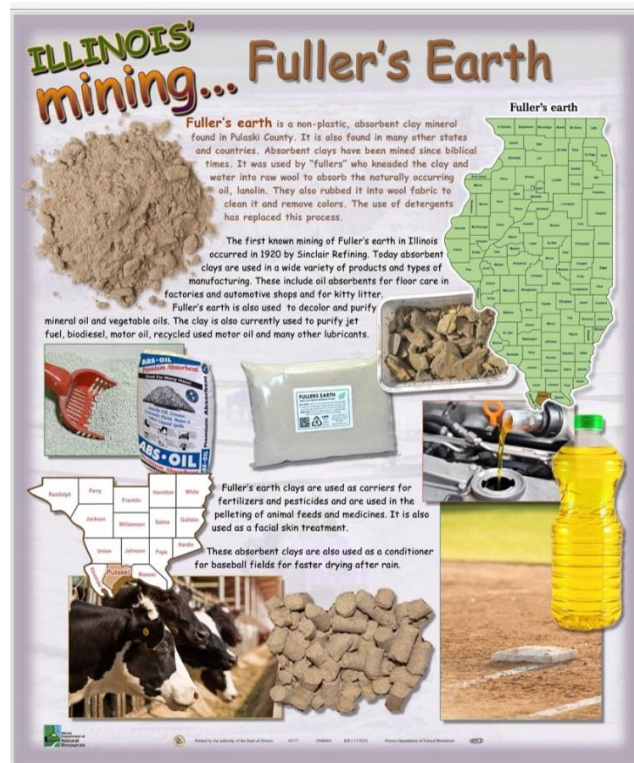

Illinois Department of Natural Resources

One Natural Resources Way · Springfield, Illinois 62702-1271
www.dnr.illinois.gov

Bruce Rauner, Governor
Wayne Rosenthal, Director

FOR IMMEDIATE RELEASE
June 21, 2018

CONTACT: Ed Cross
OFFICE: (217) 557-1240
CELL: (217) 685-7027
edward.cross@illinois.gov

New Poster Series on Illinois Mining Available from IDNR

SPRINGFIELD, IL – The Illinois Department of Natural Resources (IDNR) is now offering a wider selection of educational posters that highlight the minerals and rocks that are mined in Illinois – providing a glimpse at the vast array of underground resources available in the state, and the products those resources help create.

The IDNR Office of Mines and Minerals produced the 12-poster series. It's now available for order from the IDNR, and the latest in the series of posters will be on display at Conservation World at the 2018 Illinois State Fair in August.