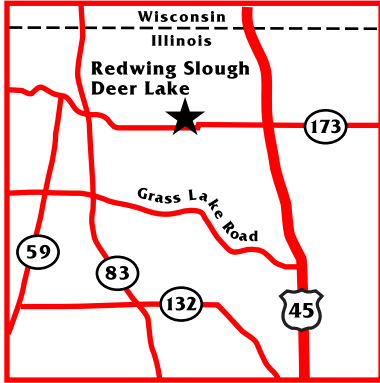

# Redwing Slough/Deer Lake Management Area Waterfowl Hunting

C/O Chain O'Lakes State Park  
8916 Wilmot Road  
Spring Grove, IL 60081  
847-587-5512

Regional Map

Deep Lake Road

PRIVATE PROPERTY

### Map Legend

Blind Location	
Roads	
Boat Launch	
Interior Road	
River, Lake, or Pond	
Park Boundary	

ILLINOIS

DEPARTMENT OF  
NATURAL  
RESOURCES

173

Rosecrans Road