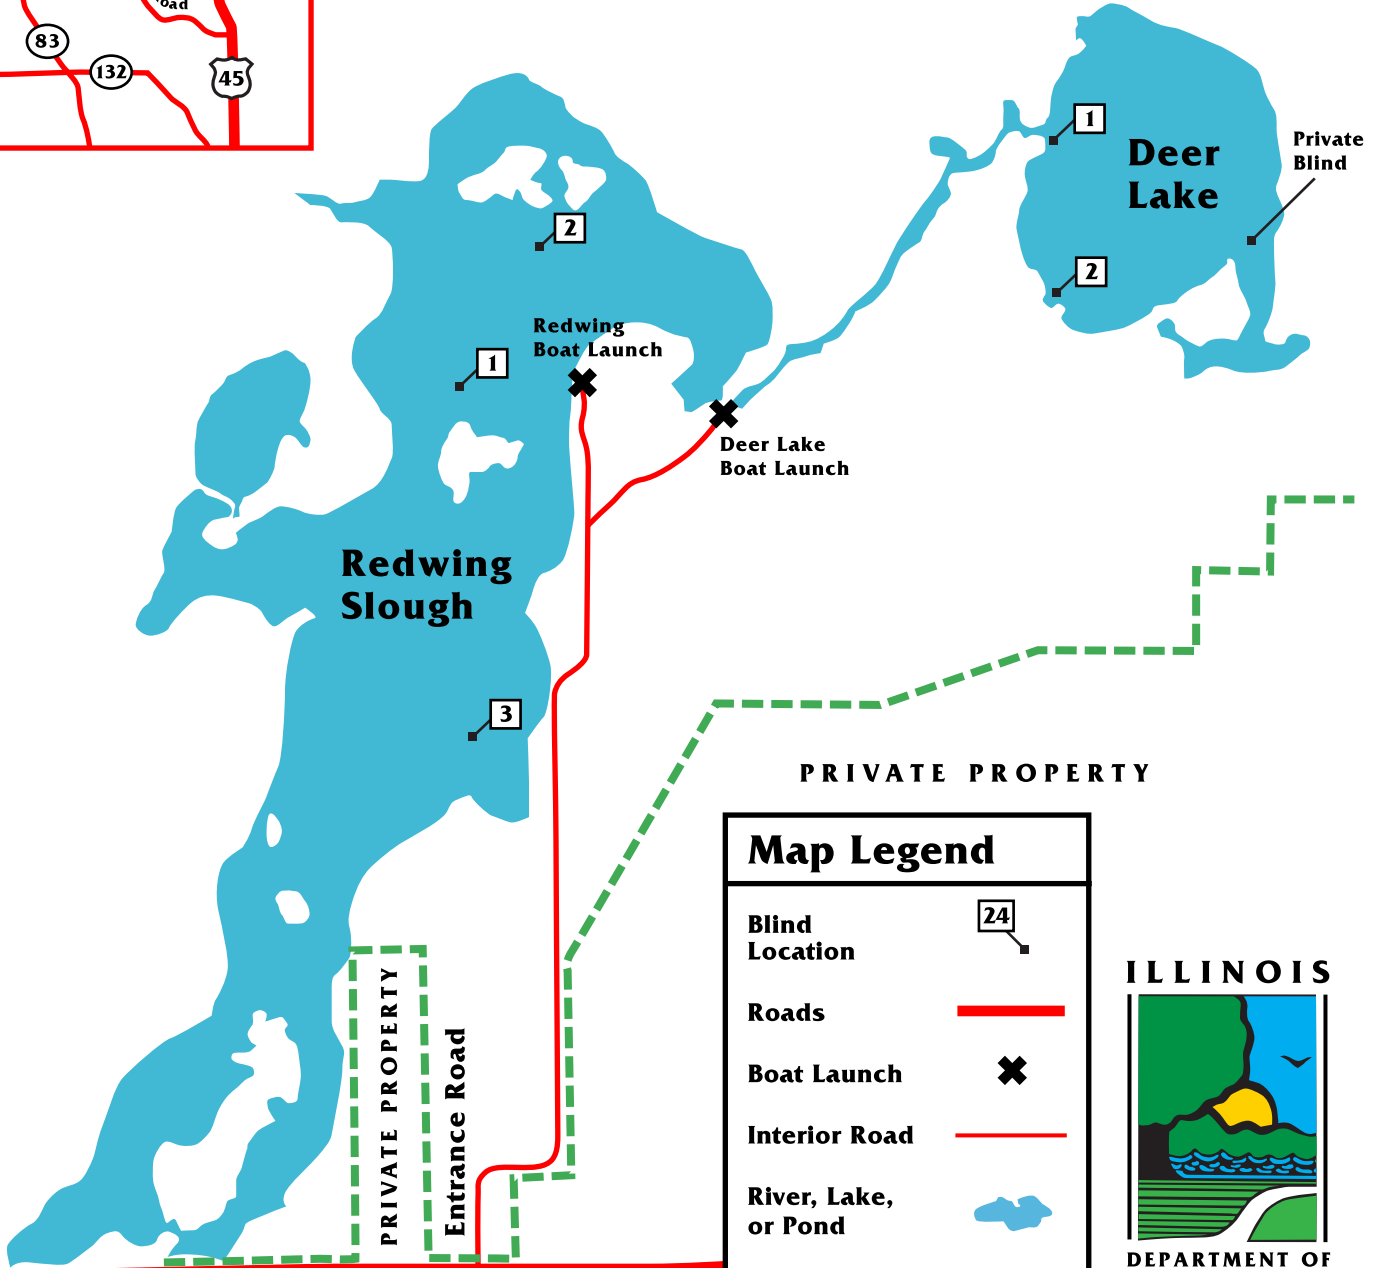

# Redwing Slough/Deer Lake Management Area Waterfowl Hunting

C/O Chain O'Lakes State Park  
8916 Wilmot Road  
Spring Grove, IL 60081  
847-587-5512

Regional Map

Deep Lake Road

PRIVATE PROPERTY

### Map Legend

Blind Location	
Roads	
Boat Launch	
Interior Road	
River, Lake, or Pond	
Park Boundary	

ILLINOIS

DEPARTMENT OF  
NATURAL  
RESOURCES

173

Rosecrans Road