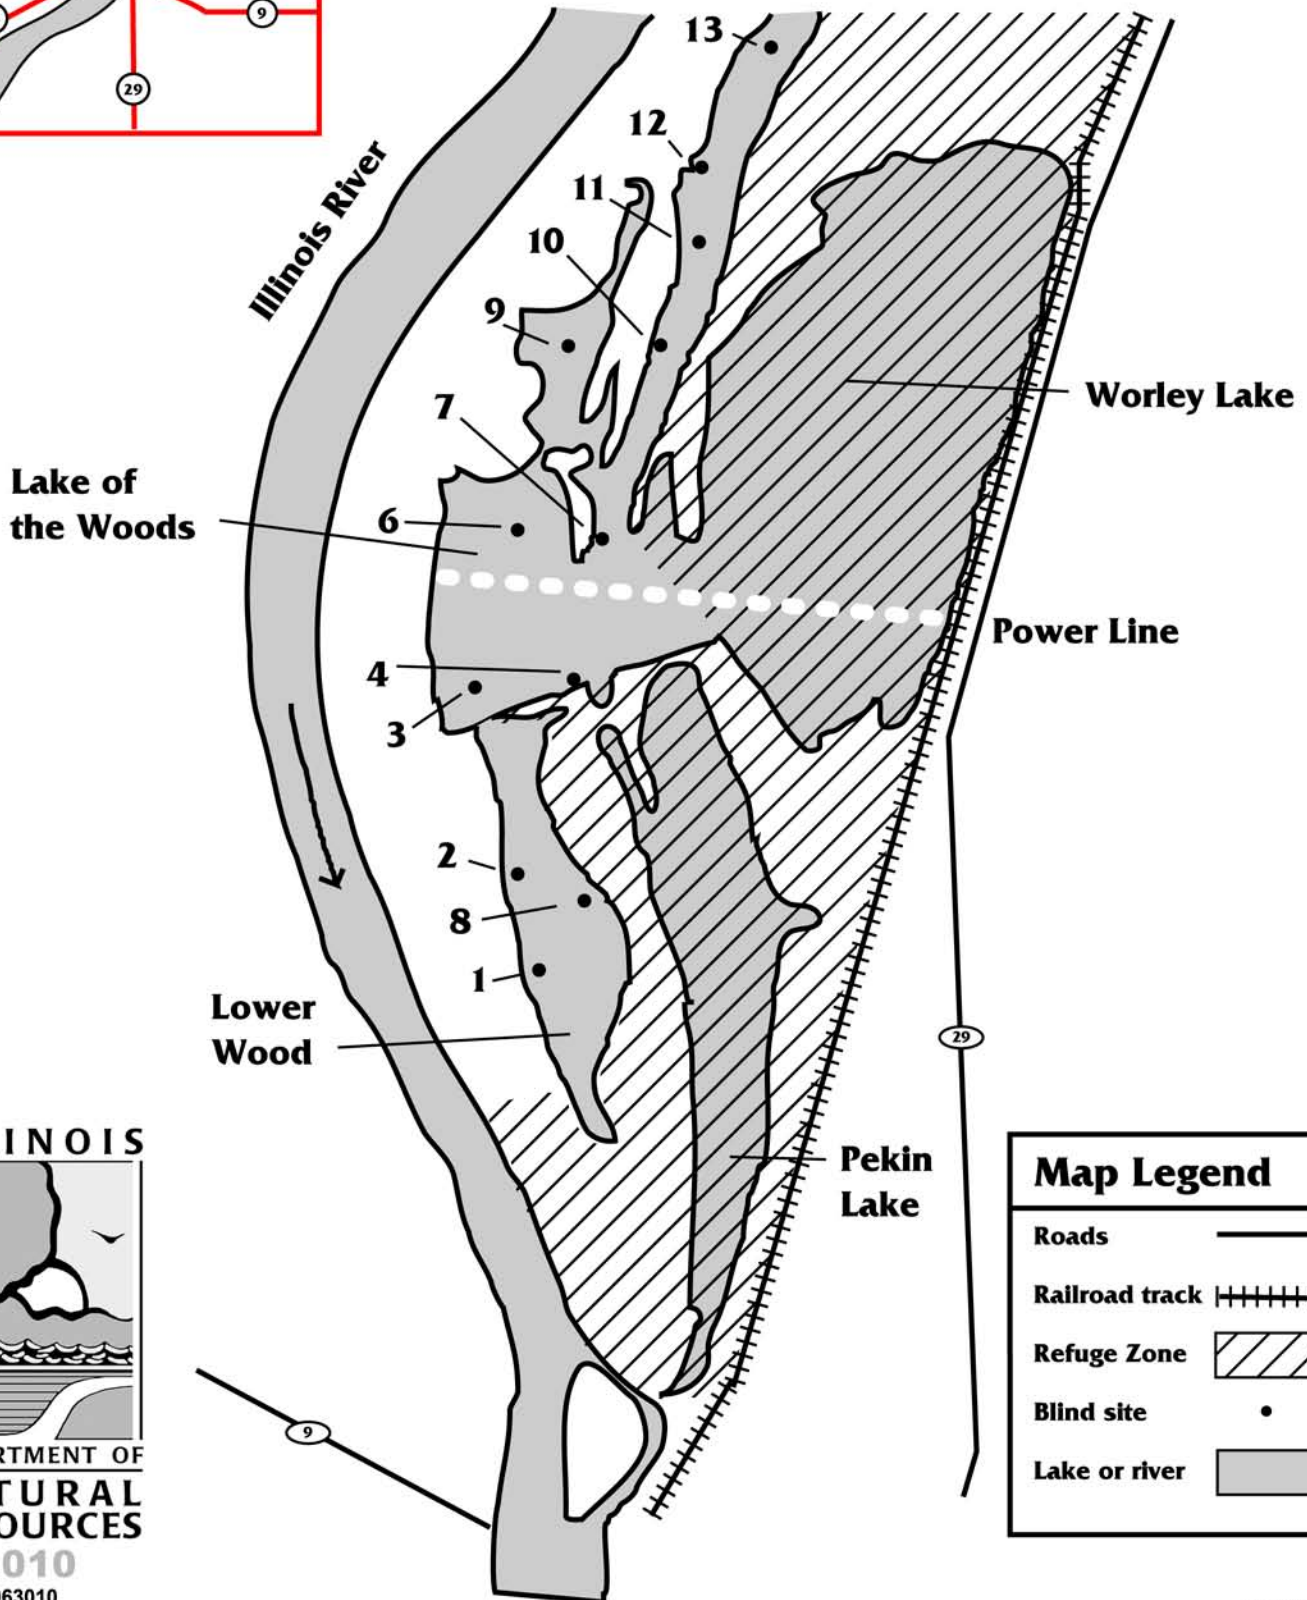

Pekin Lake State Fish & Wildlife Area

Illinois Department of Natural Resources

Regional Map

1/2 Mile

ILLINOIS

DEPARTMENT OF
NATURAL
RESOURCES

2010

063010

Map Legend

Roads	—
Railroad track	+++++
Refuge Zone	
Blind site	•
Lake or river	