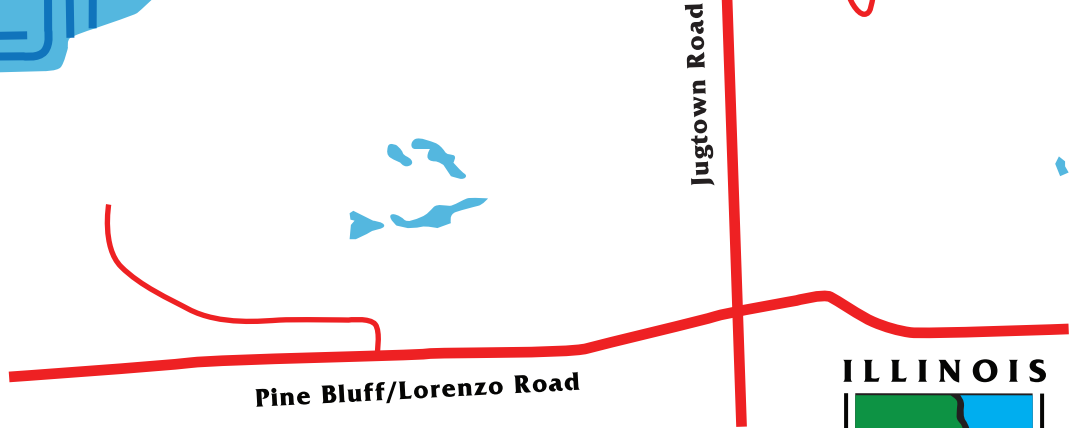

# Goose Lake Prairie-Heidecke Lake Waterfowl Hunting Blind Locations

5010 North Jugtown  
Morris, IL 60450  
815-942-2899

Regional Map

Map Legend	
Blind Location	
Roads	
Check Station & Boat Launch	
Refuge Line	
River, Lake, or Pond	
Dike	
Park Office	
Parking Lot	