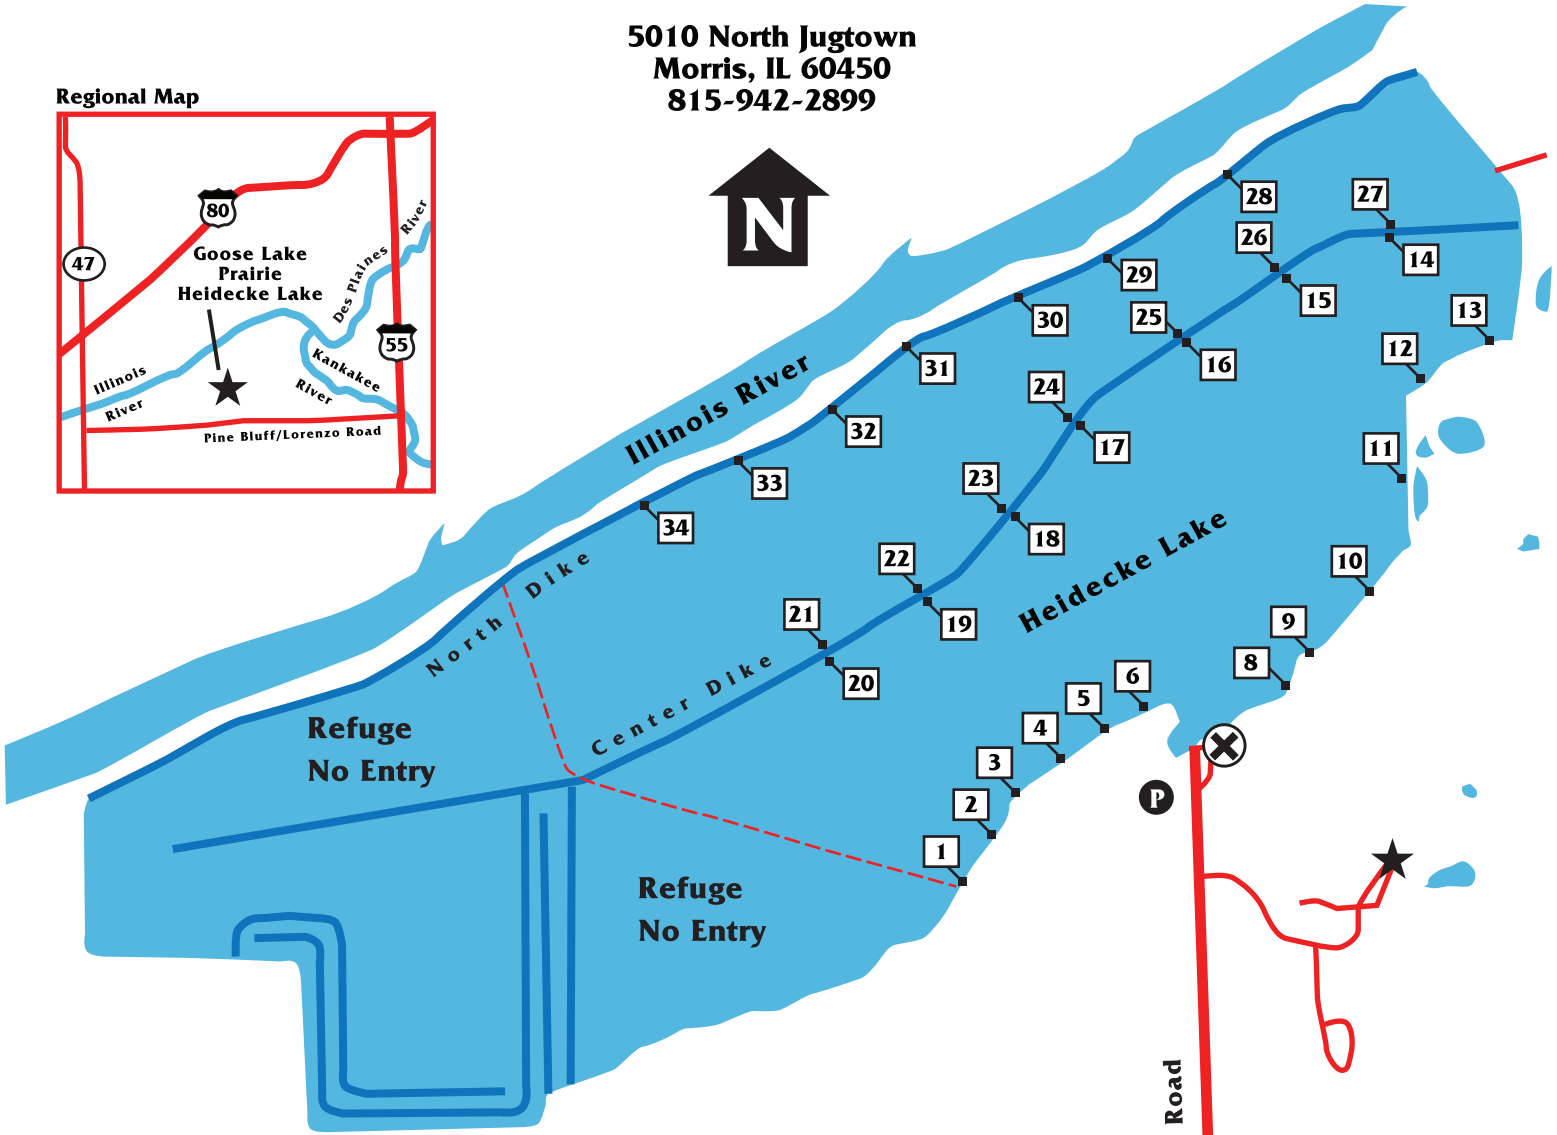

# Goose Lake Prairie-Heidecke Lake Waterfowl Hunting Blind Locations

5010 North Jugtown  
Morris, IL 60450  
815-942-2899

Regional Map

Map Legend	
Blind Location	
Roads	
Check Station & Boat Launch	
Refuge Line	
River, Lake, or Pond	
Dike	
Park Office	
Parking Lot	