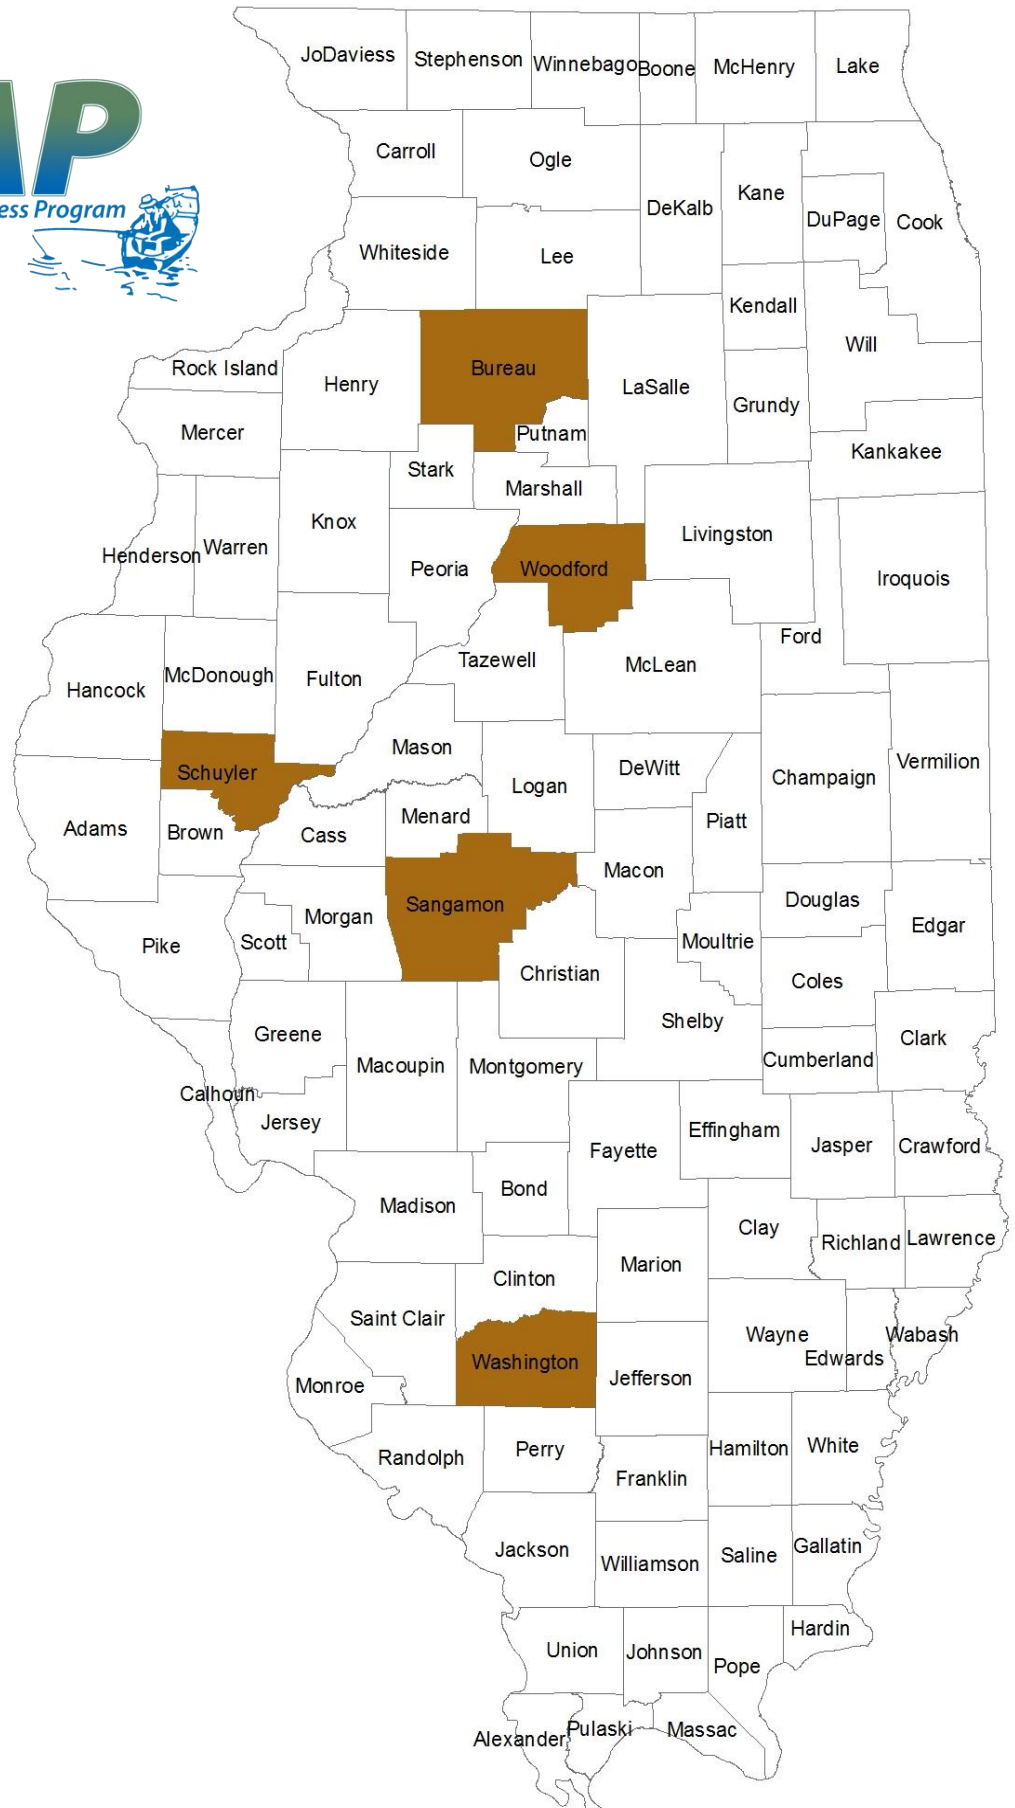

Stream Bank Fishing

Available Sites

- Bureau – 4
- Sangamon – 2
- Schuyler – 4
- Washington – 4
- Woodford - 4