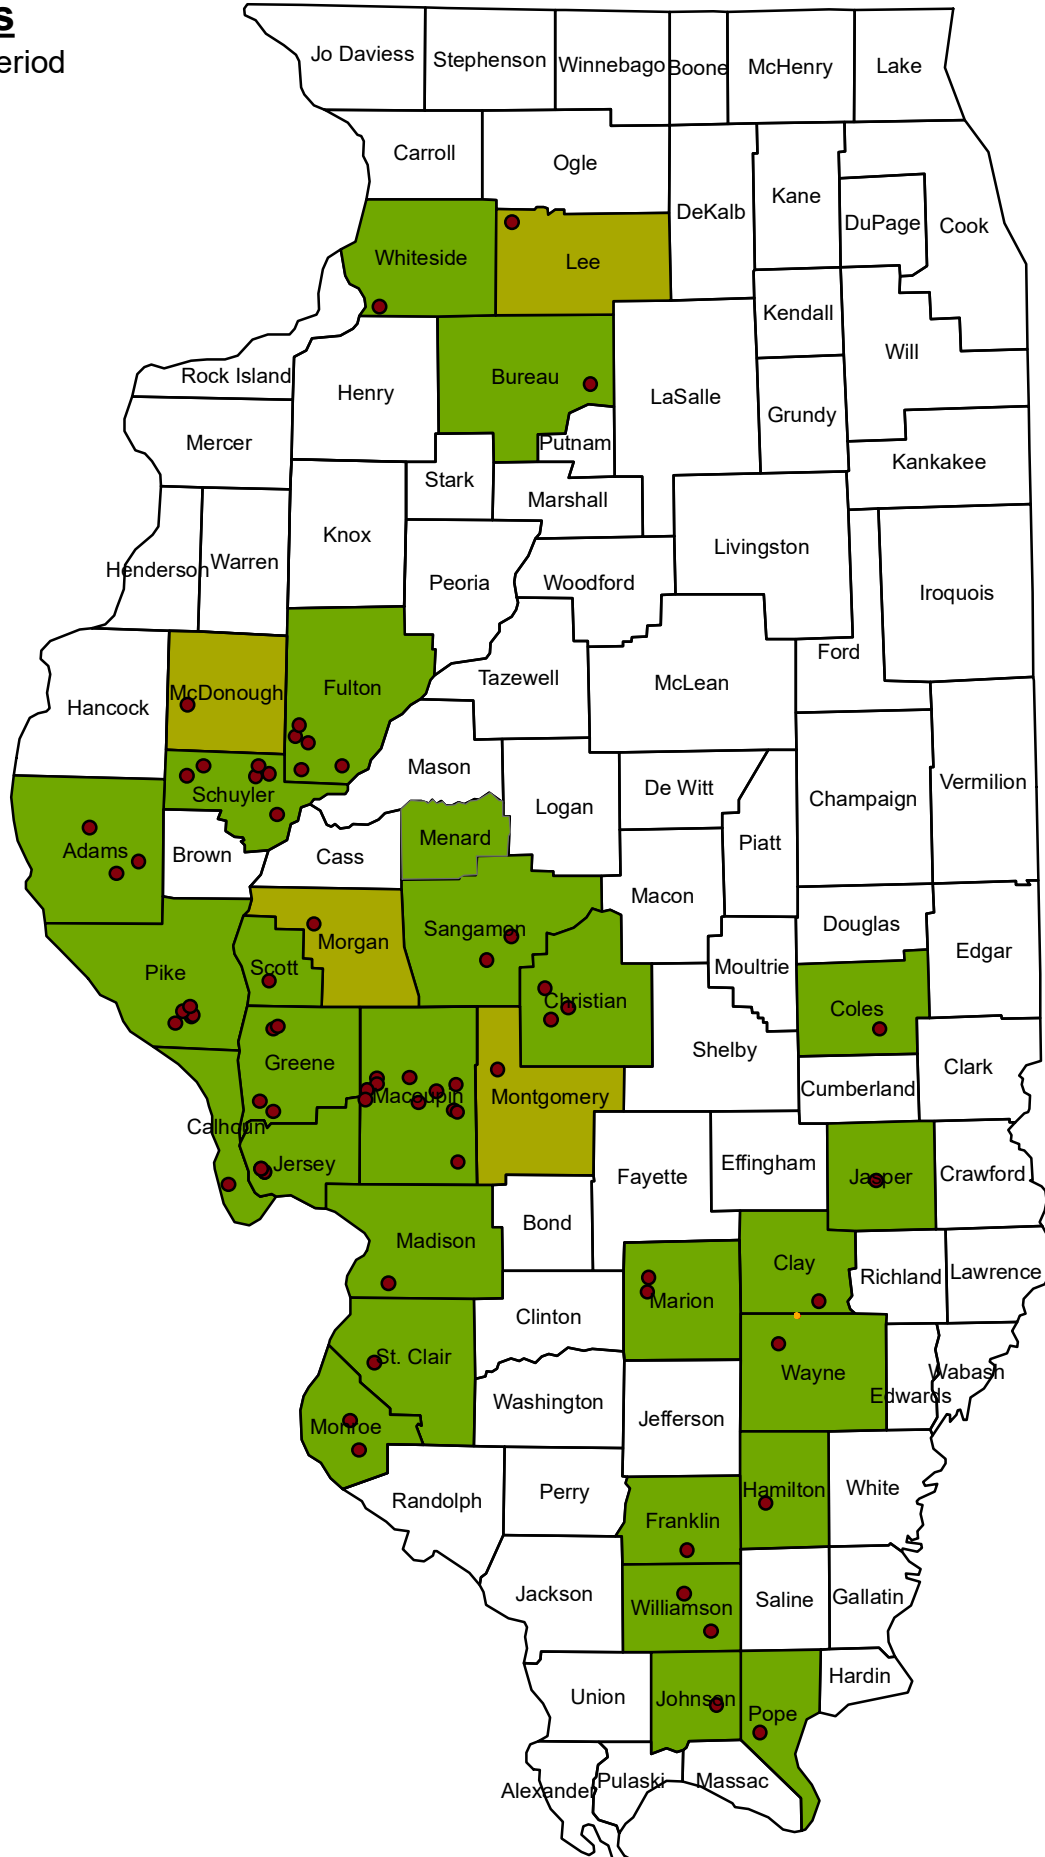

Illinois Recreational Access Program

Archery Deer Hunting Access

Available Sites

	First Period	Second Period
Adams	5	4
Bureau	1	1
Calhoun	1	1
Christian	5	5
Clay	5	5
Coles	9	9
Franklin	1	1
Fulton	6	3
Greene	12	12
Hamilton	1	1
Jasper	1	1
Jersey	4	2
Johnson	3	3
Lee	1	0
Macoupin	16	12
Madison	1	1
Marion	4	4
McDonough	1	0
Menard	1	1
Monroe	2	3
Montgomery	1	0
Morgan	1	0
Pike	4	4
Pope	4	4
Sangamon	2	1
Schuyler	4	4
Scott	1	1
St. Clair	2	2
Wayne	1	1
Whiteside	1	1
Williamson	2	1

Legend

- Deer Site Location
- First Season Only
- Both Seasons