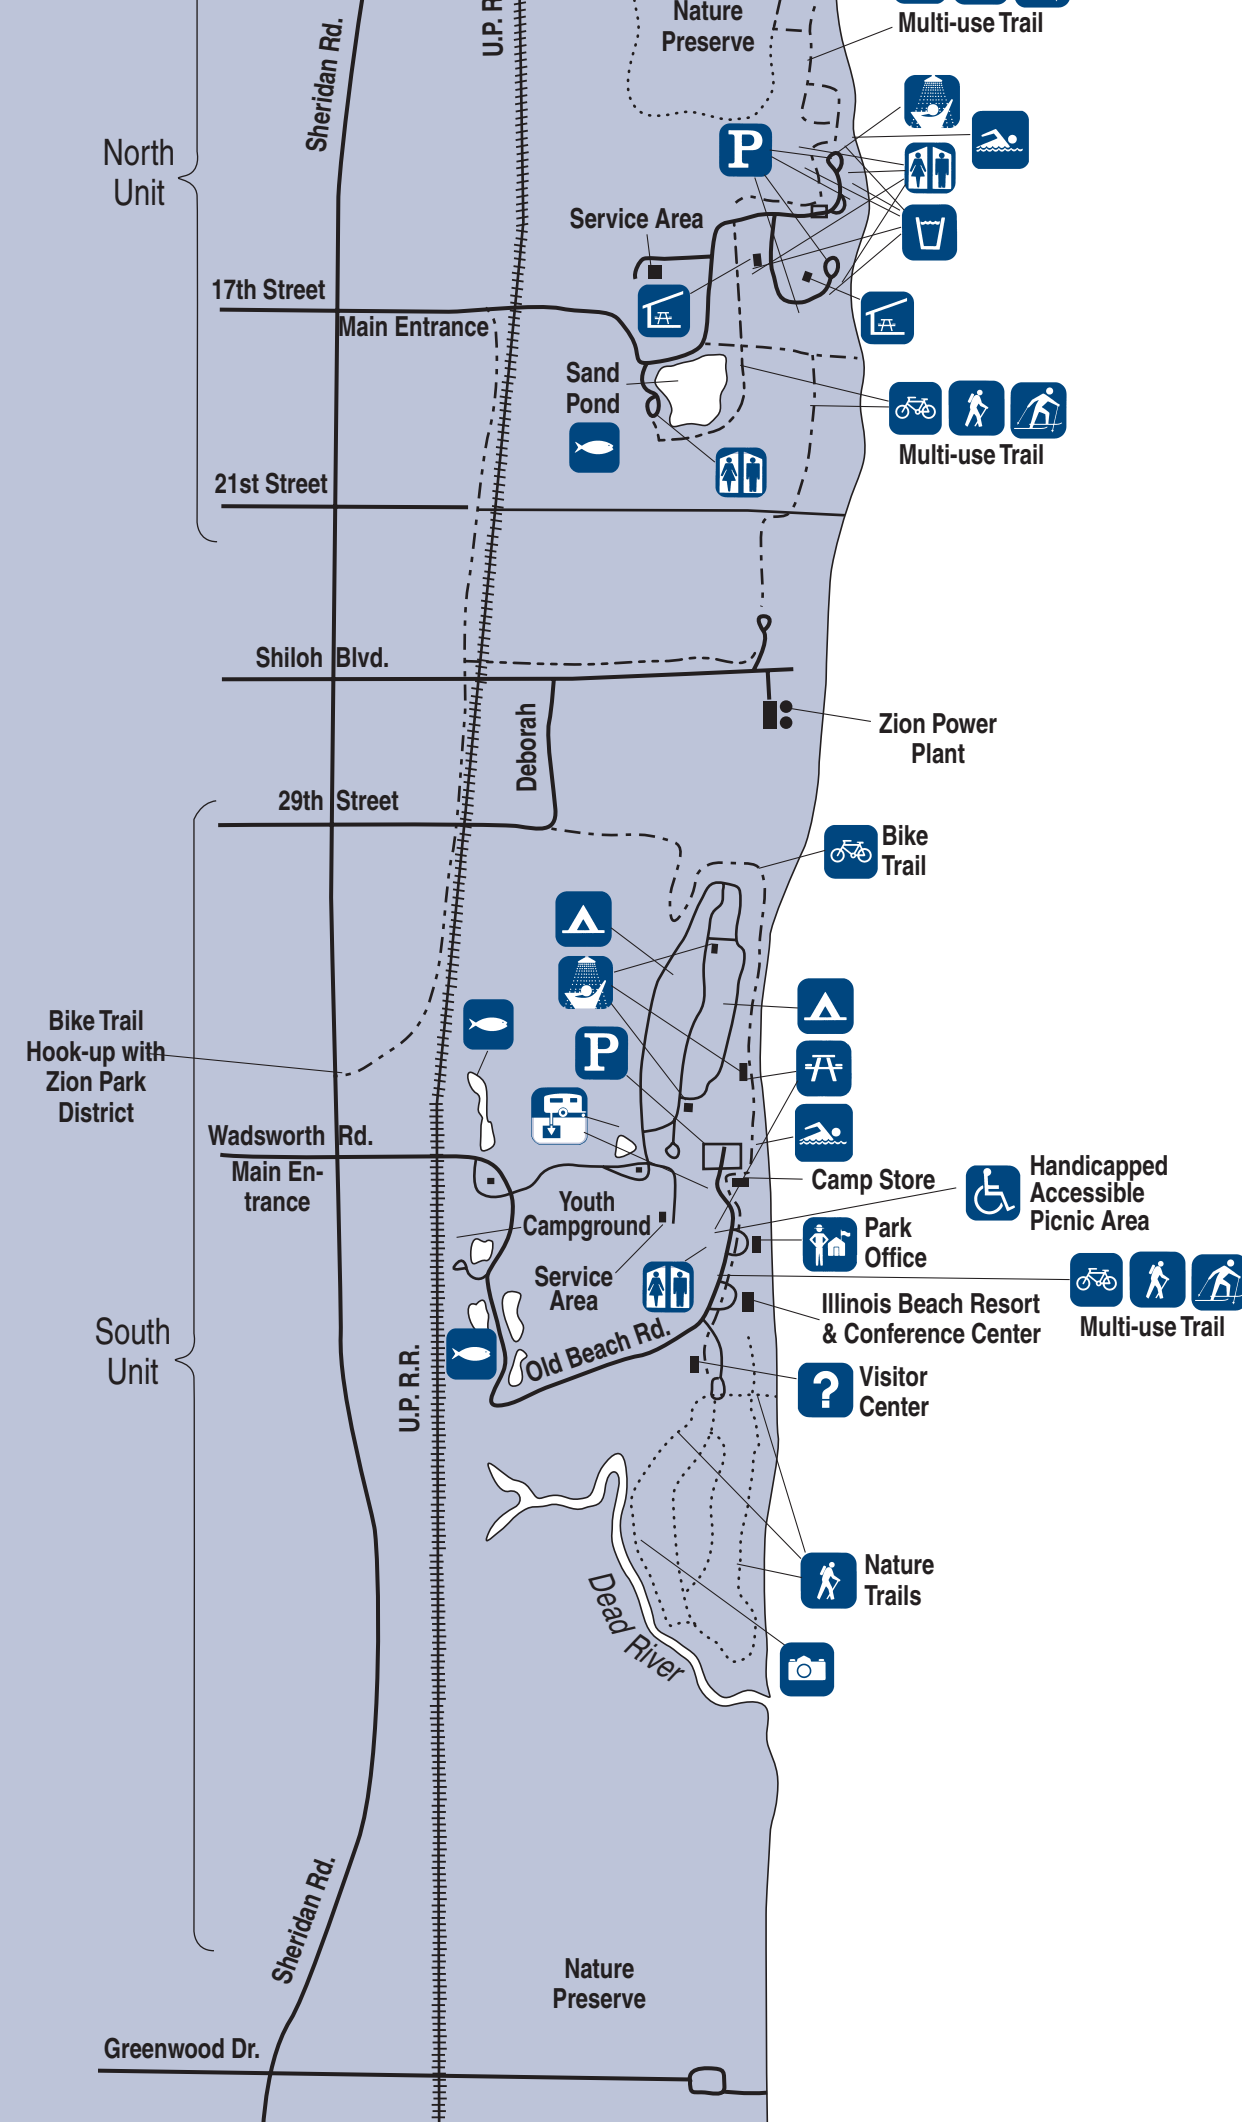

**Adeline Jay Geo-Karis
Illinois Beach State Park**
Cullerton Complex

Wisconsin State Line

LAKE MICHIGAN

Legend

- Park Offices
- Biking
- Camping
- Cross-country Skiing
- Fishing
- Handicapped Accessible
- Hiking
- Marina
- Overlook
- Parking Area
- Picnic Area
- Picnic Shelter
- Restrooms
- Sanitary Dump Station
- Showers
- Swimming Area
- Water

TRAIL IDENTIFICATION

- Zion Bike Trail
- Multi-use Trail
- Hiking Trail

Alcoholic beverages are prohibited at Illinois Beach State Park, except at the State Park Lodge and Conference Center and portions of the campground.