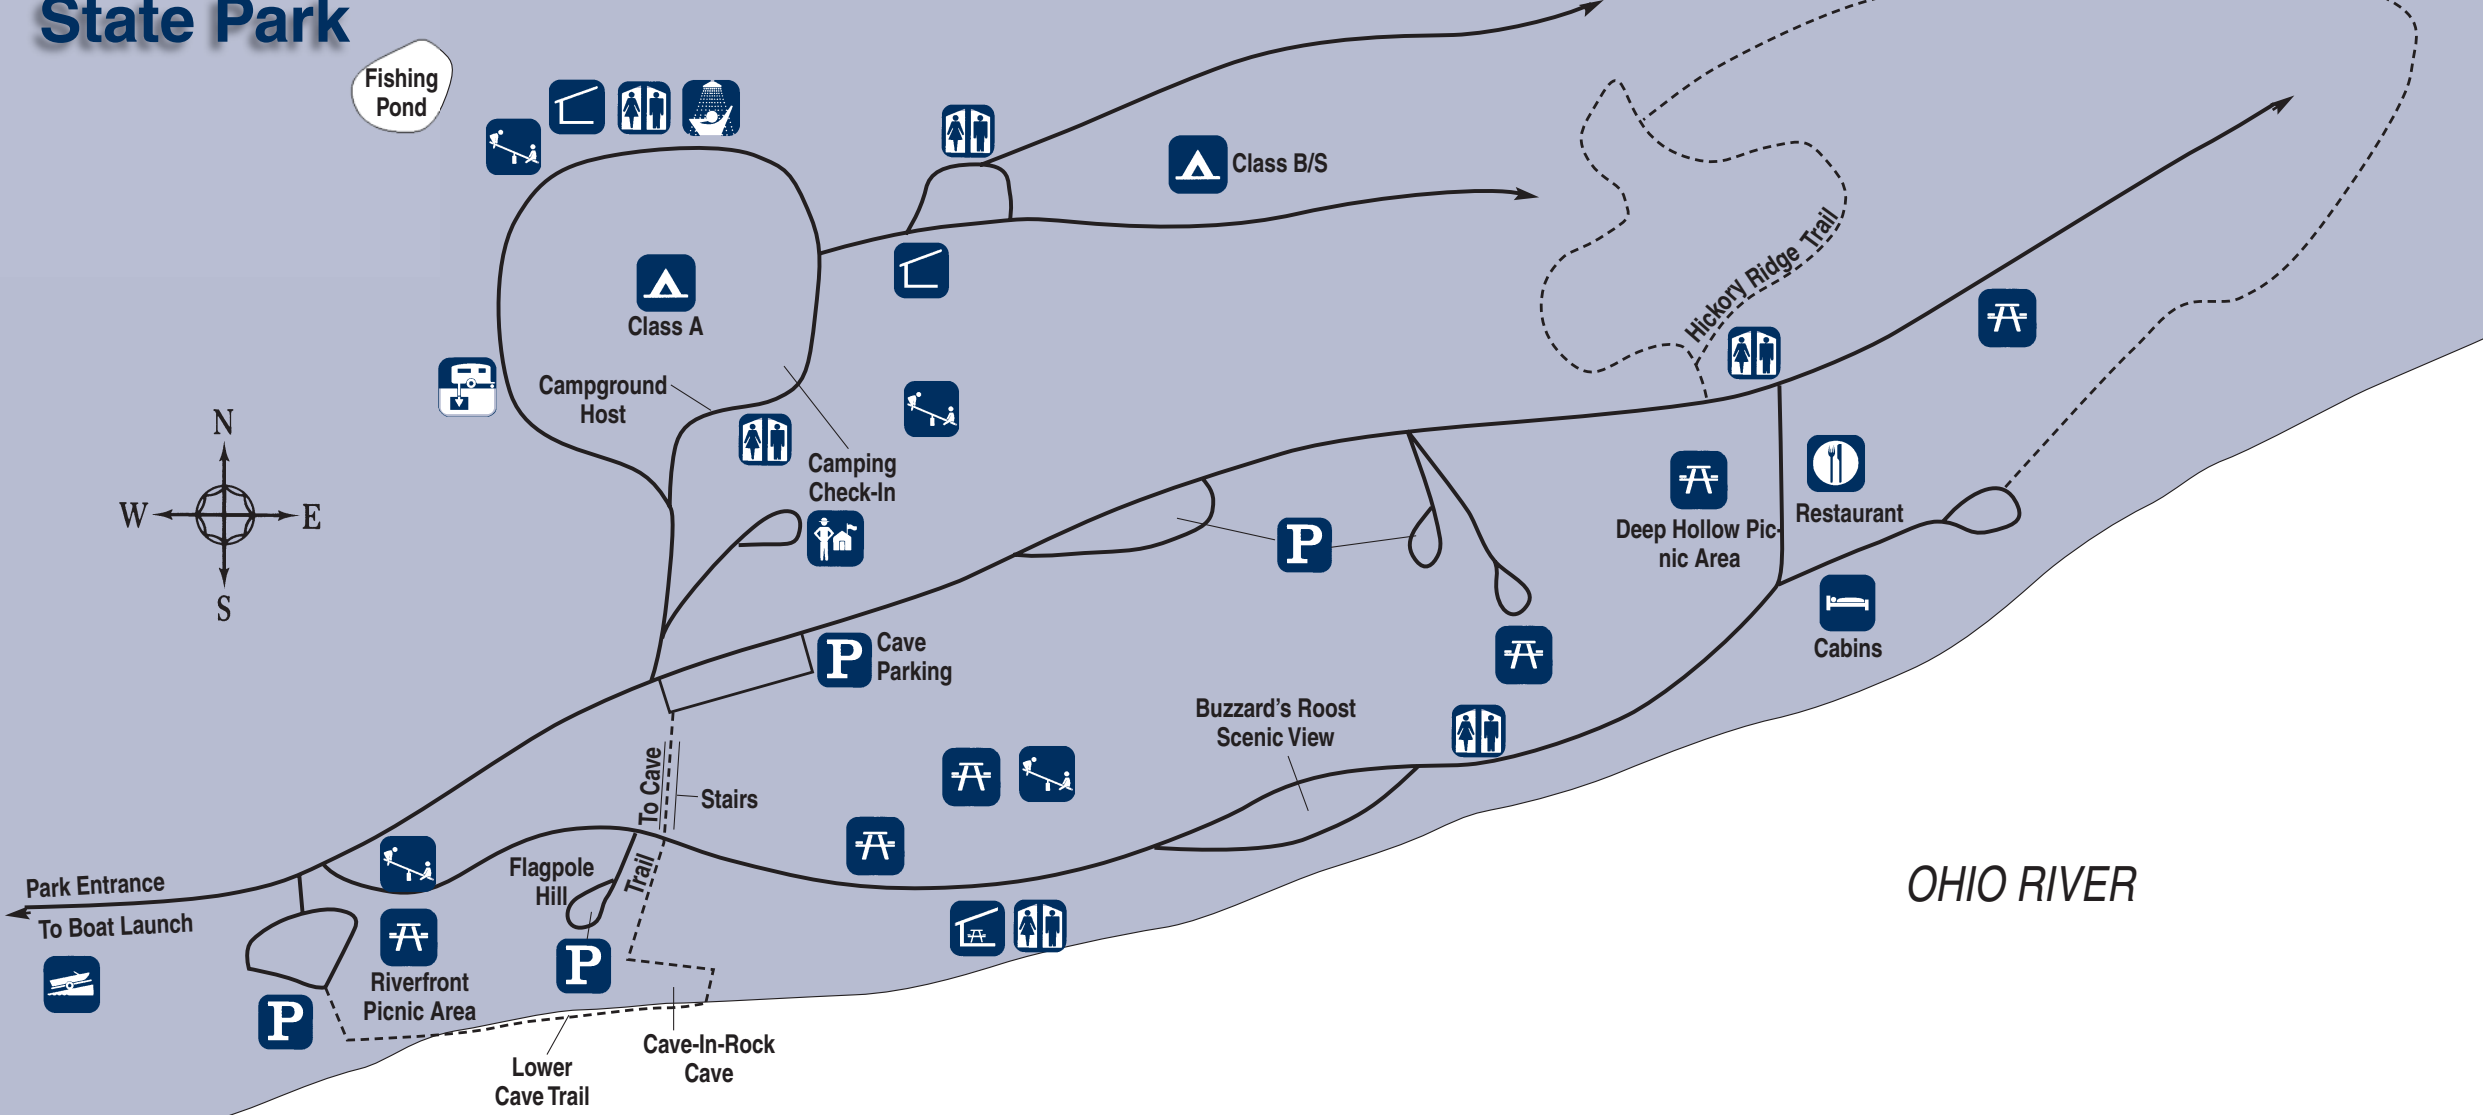

Cave-In-Rock State Park

Fishing Pond

Legend			
	Park Office		Restaurant & Concession
	Trail		Restrooms
	Parking		Shelter
	Picnic Area		Boat Launch
	Picnic Shelter		Playground
	Cabins/Lodging		Showers
	Campground		Sanitary Dumping Station

OHIO RIVER