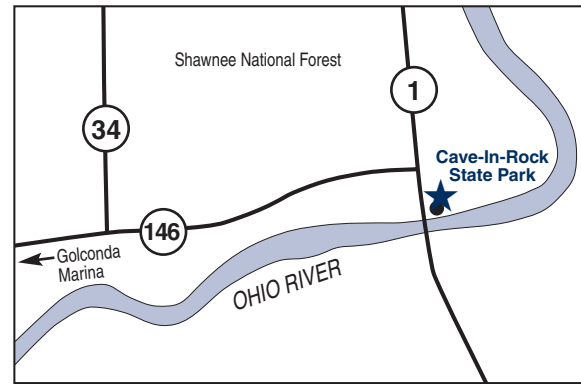

Cave-In-Rock State Park

Fishing Pond

Legend			
	Park Office		Restaurant & Concession
	Trail		Restrooms
	Parking		Shelter
	Picnic Area		Boat Launch
	Picnic Shelter		Playground
	Cabins/Lodging		Showers
	Campground		Sanitary Dumping Station

OHIO RIVER