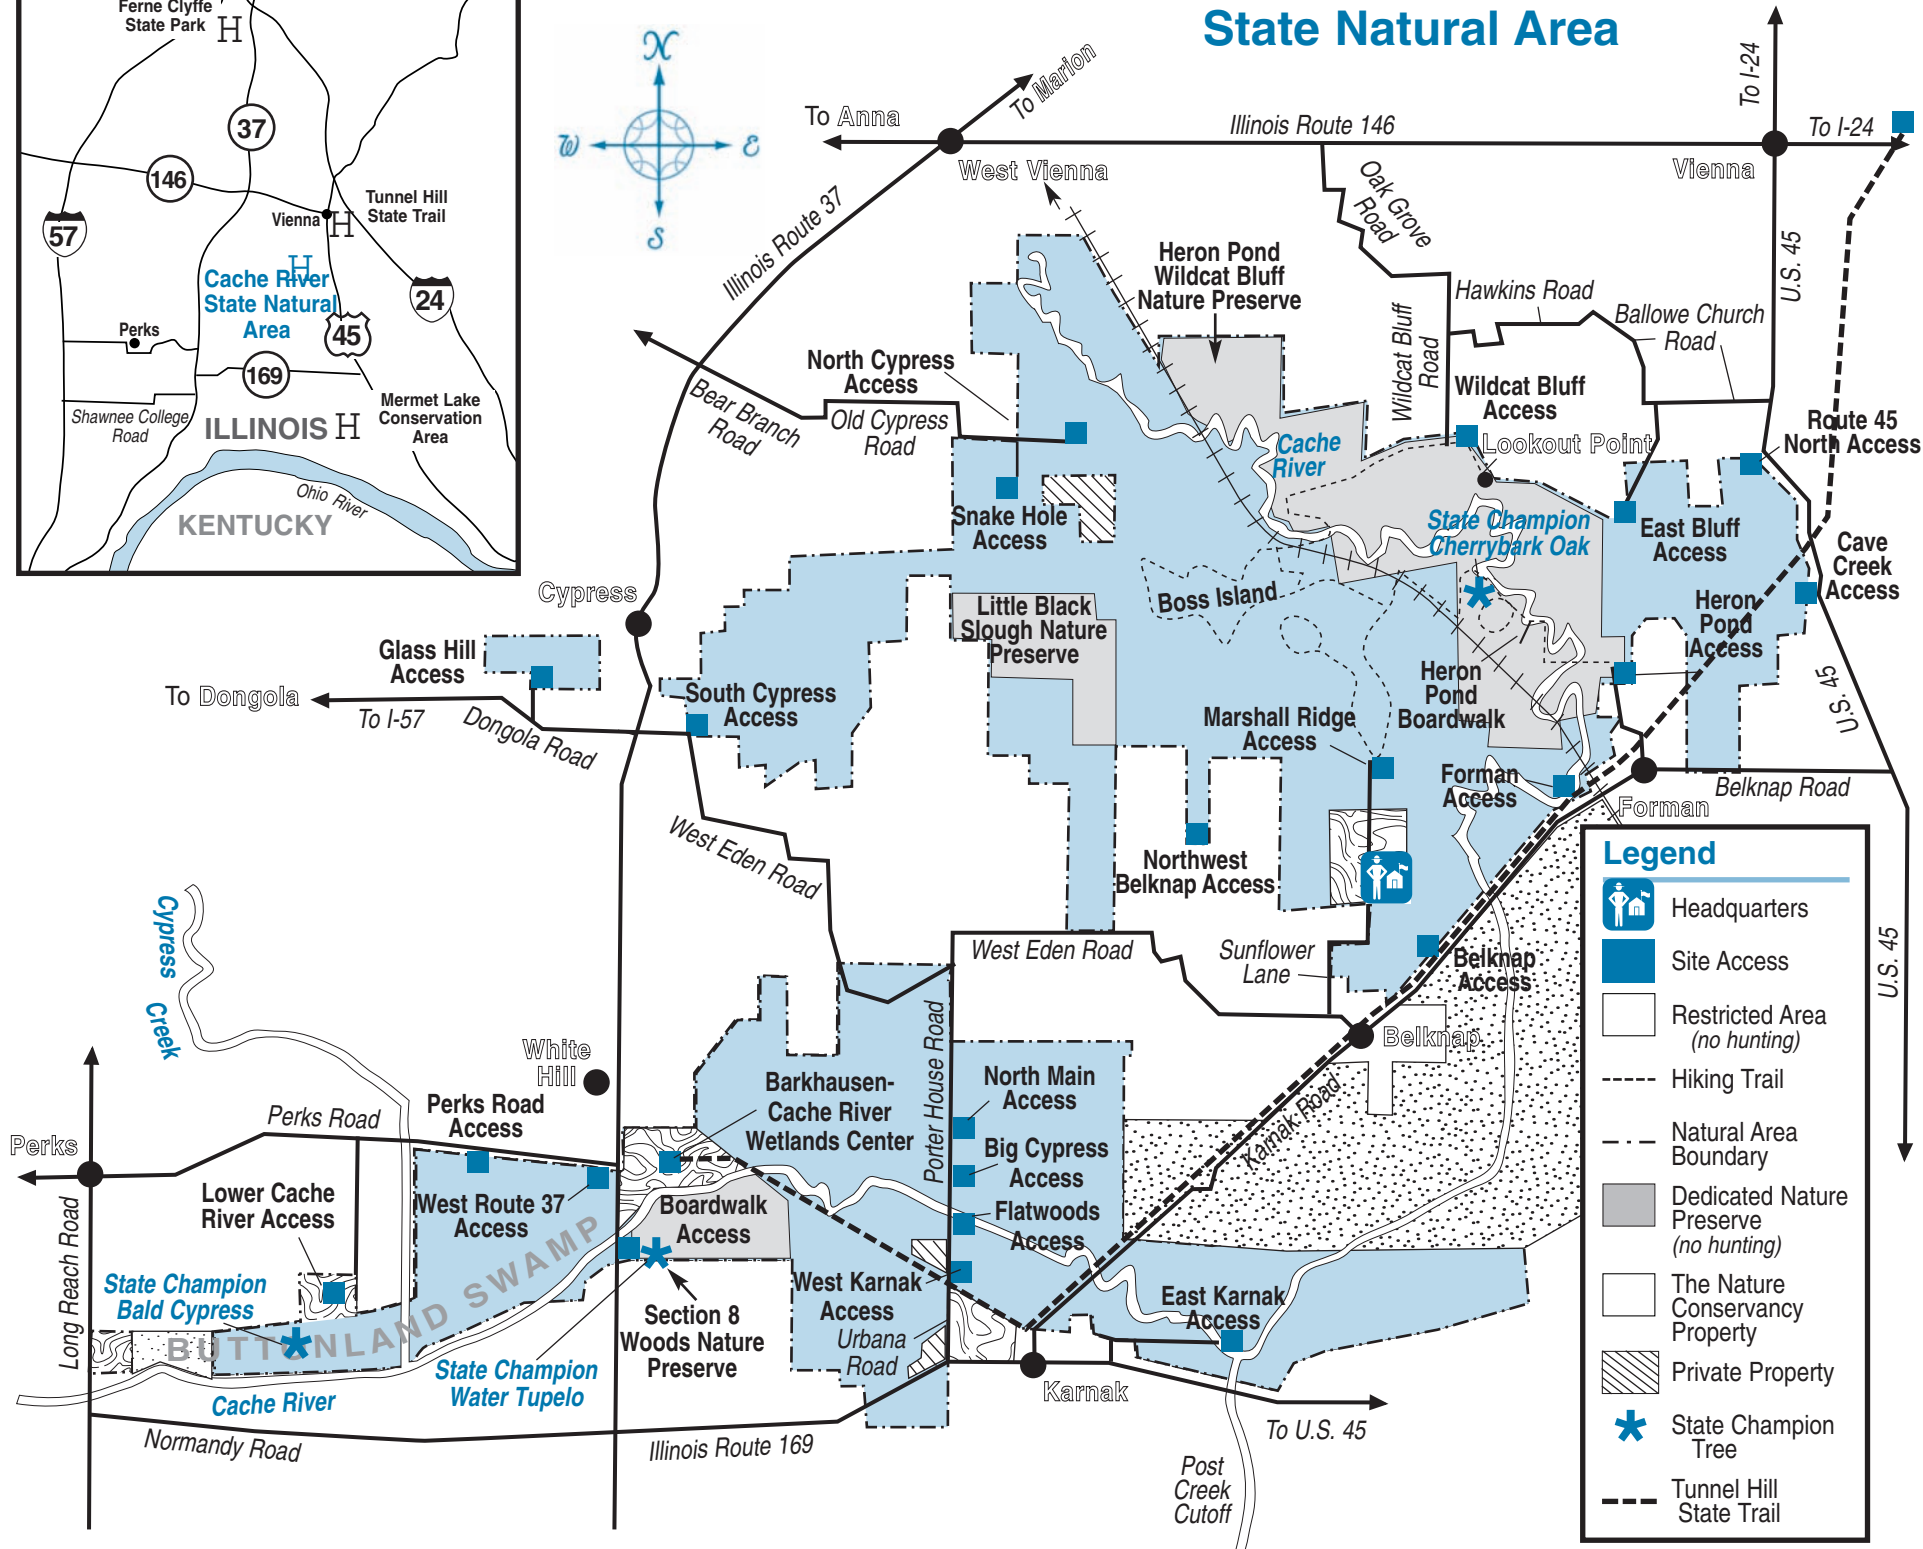

Cache River State Natural Area

Legend	
	Headquarters
	Site Access
	Restricted Area (no hunting)
	Hiking Trail
	Natural Area Boundary
	Dedicated Nature Preserve (no hunting)
	The Nature Conservancy Property
	Private Property
	State Champion Tree
	Tunnel Hill State Trail