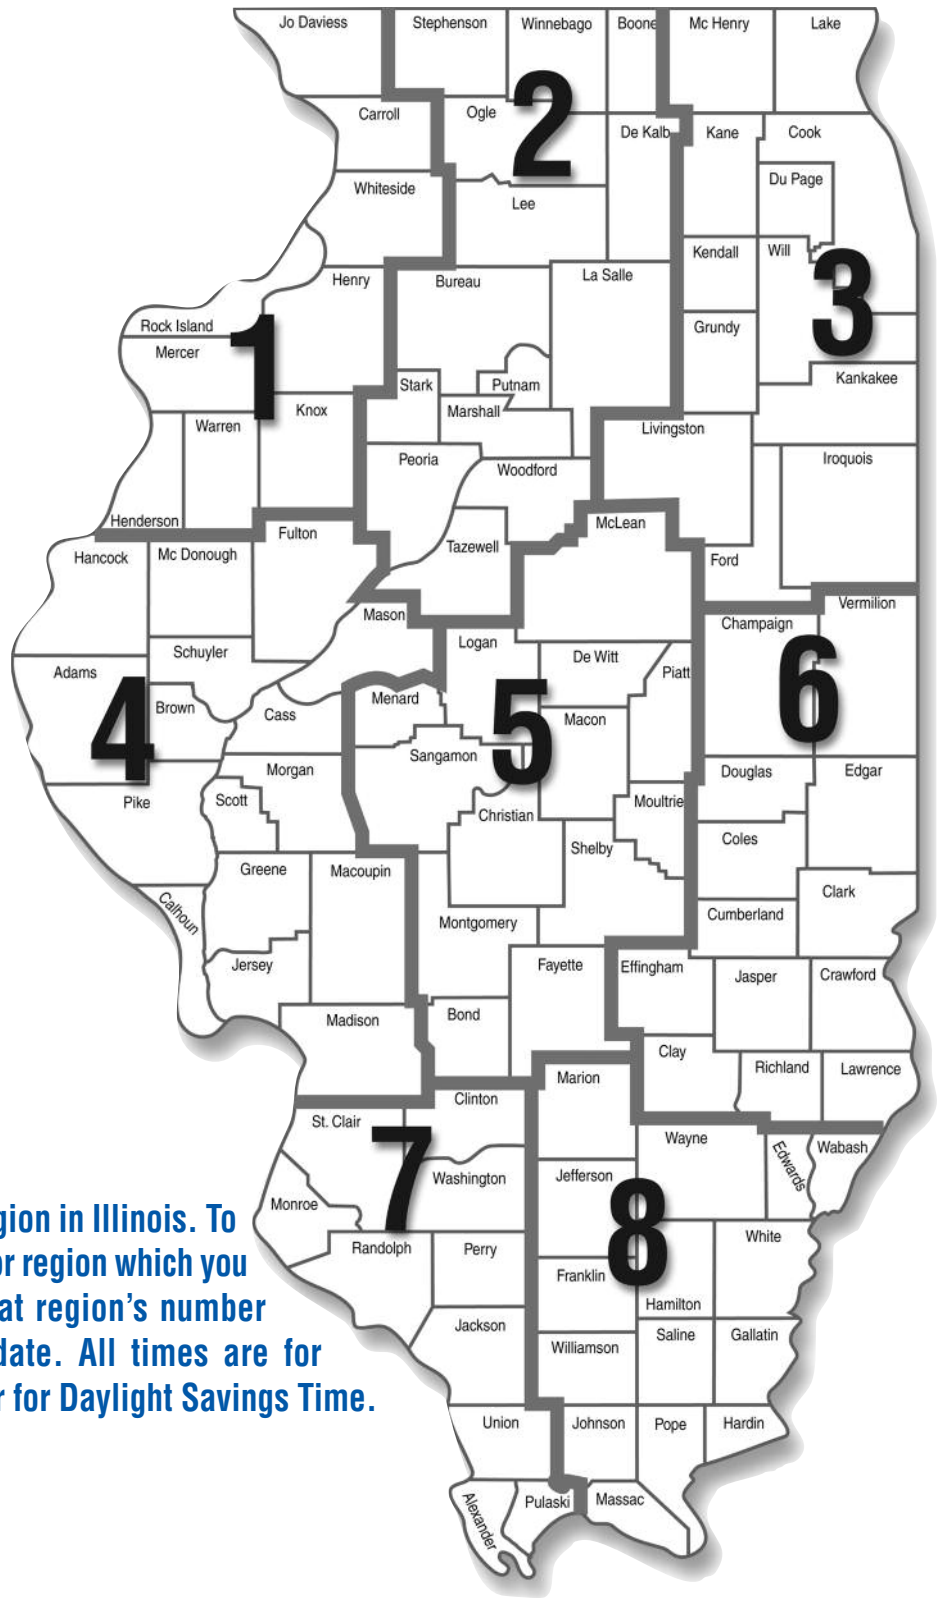

# Standard Sunrise – Sunset Time Table Map

**Sunrise and sunset times by region in Illinois. To use these tables, refer to map for region which you will be hunting, and match that region's number with appropriate month and date. All times are for Central Standard. Add one hour for Daylight Savings Time.**