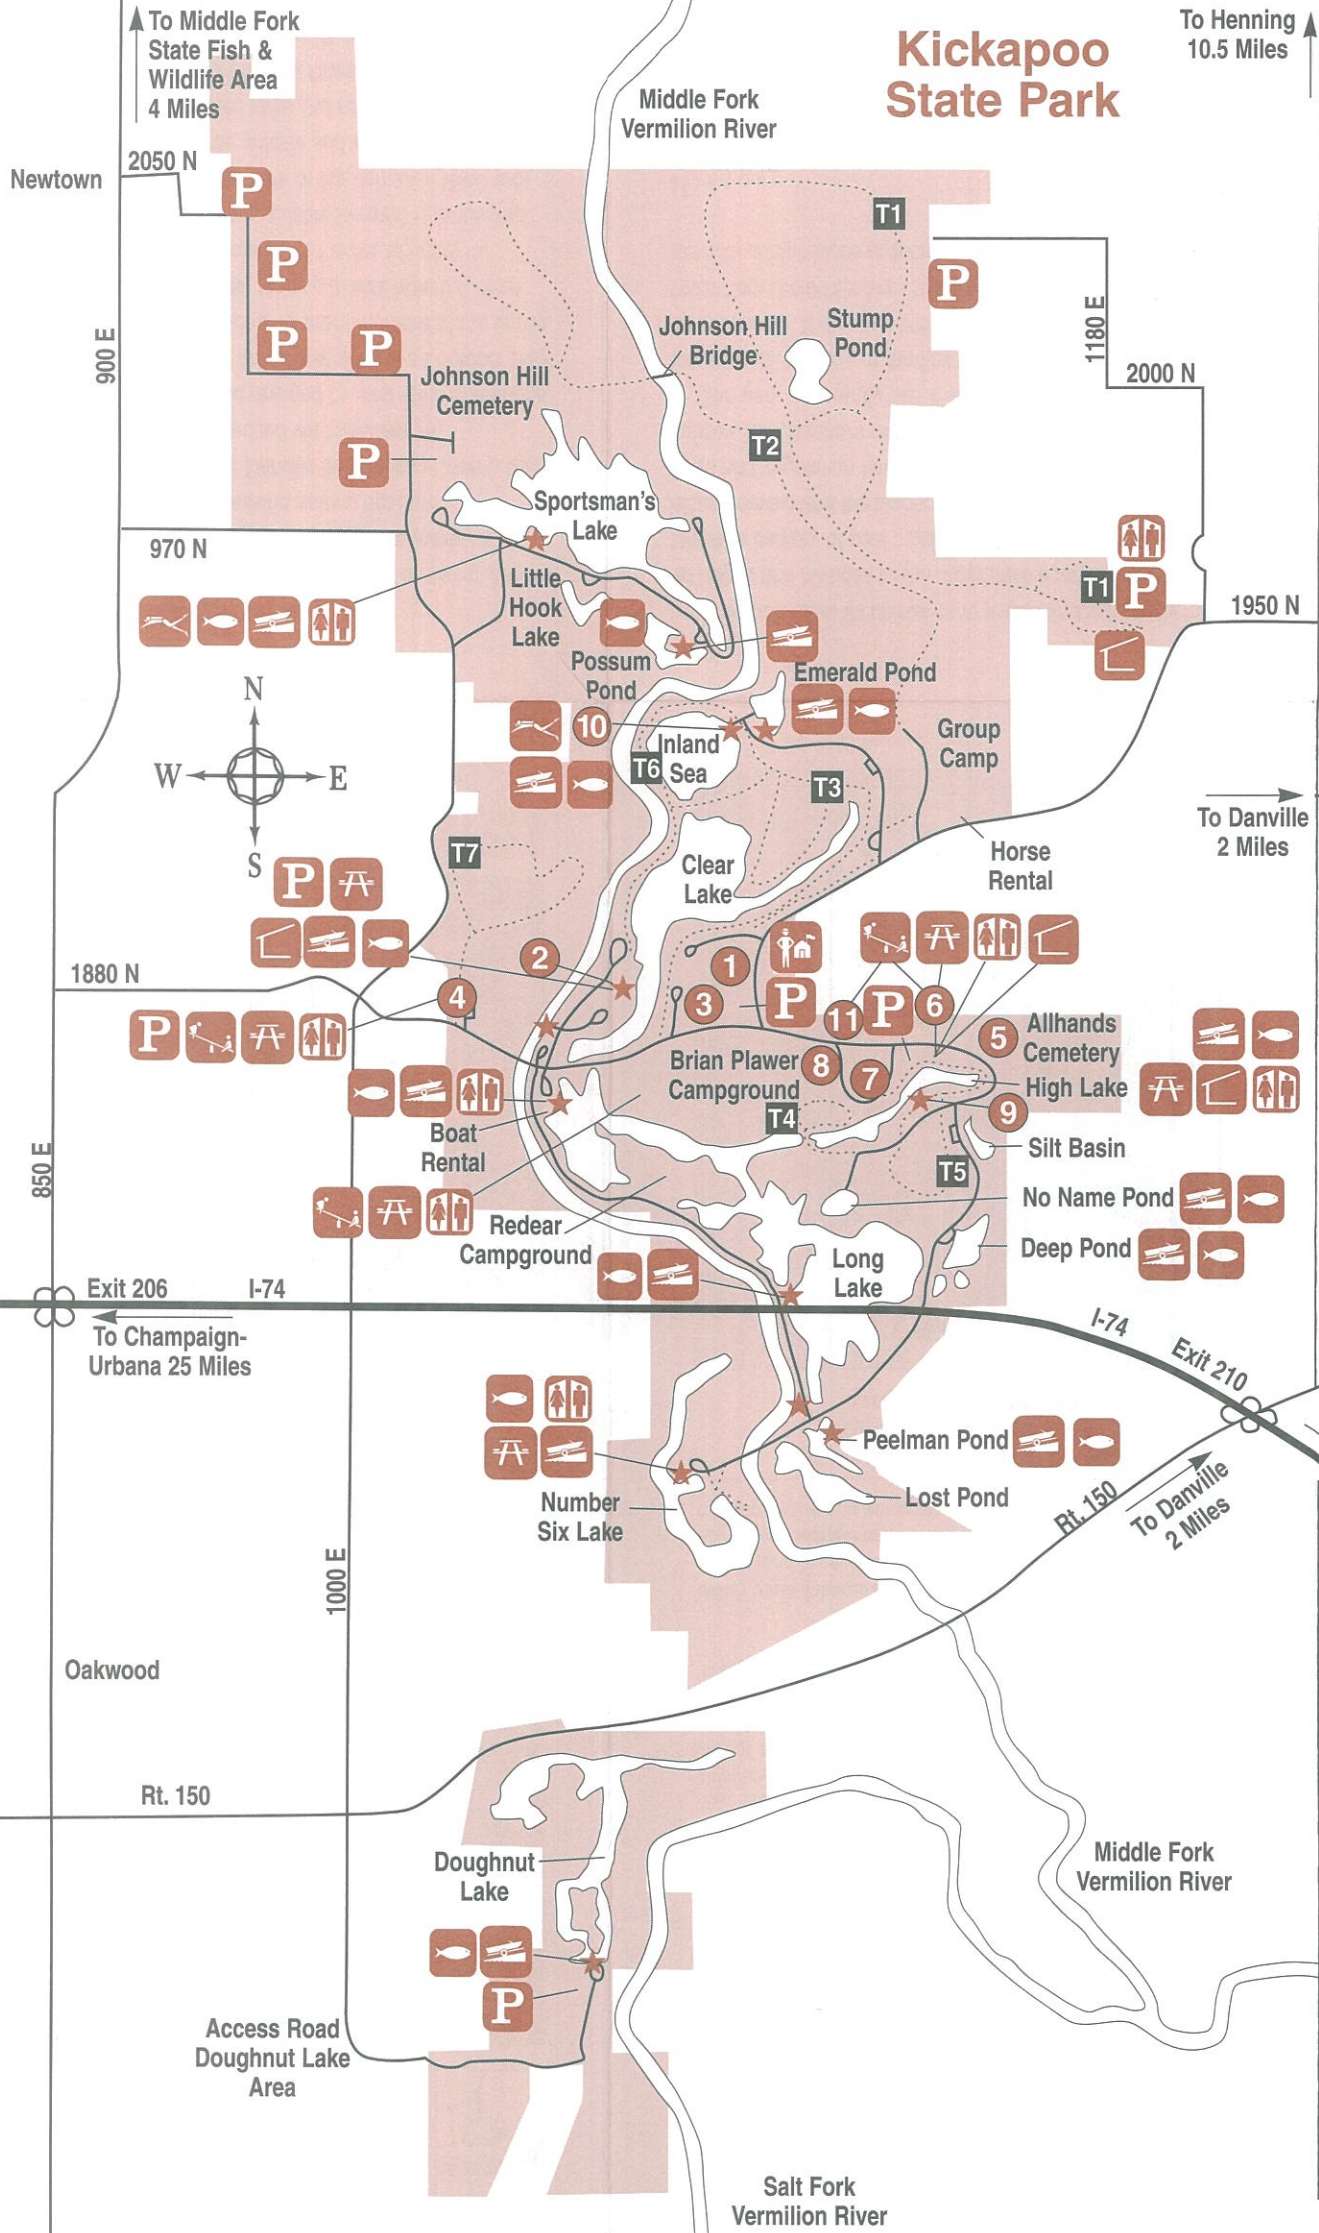

# Kickapoo State Park

## Legend

Park Boundary (in shaded area)

### TRAILS

- T1** Mountain Bike Trail (6.5 miles)
- T2** Out and Back Trail (7.6 miles)
- T3** Clear Lake Trail (3.0 miles)
- T4** Nature Trail (0.75 mile)
- T5** High Lake Trail (1.5 miles)  
*(0.2 mile ADA accessible trail)*
- T6** Riverview Trail (2.0 miles)
- T7** Brian Plawer Nature Trail (0.9 mile)

### DAY-USE AREAS

- 1** The Meadow
- 2** Clear Lake
- 3** Ironwood
- 4** Cypress
- 5** Allhands
- 6** Pavilion
- 7** Whitetail
- 8** Walnut
- 9** High Lake
- 10** Inland Sea Lake
- 11** Maple

- Park Office
- Major Parking
- Minor Parking
- Access to Lakes, Ponds & River
- Fishing
- Boat & Canoe Launch
- Picnic Area
- Restrooms
- Shelter
- Playground
- Scuba Diving