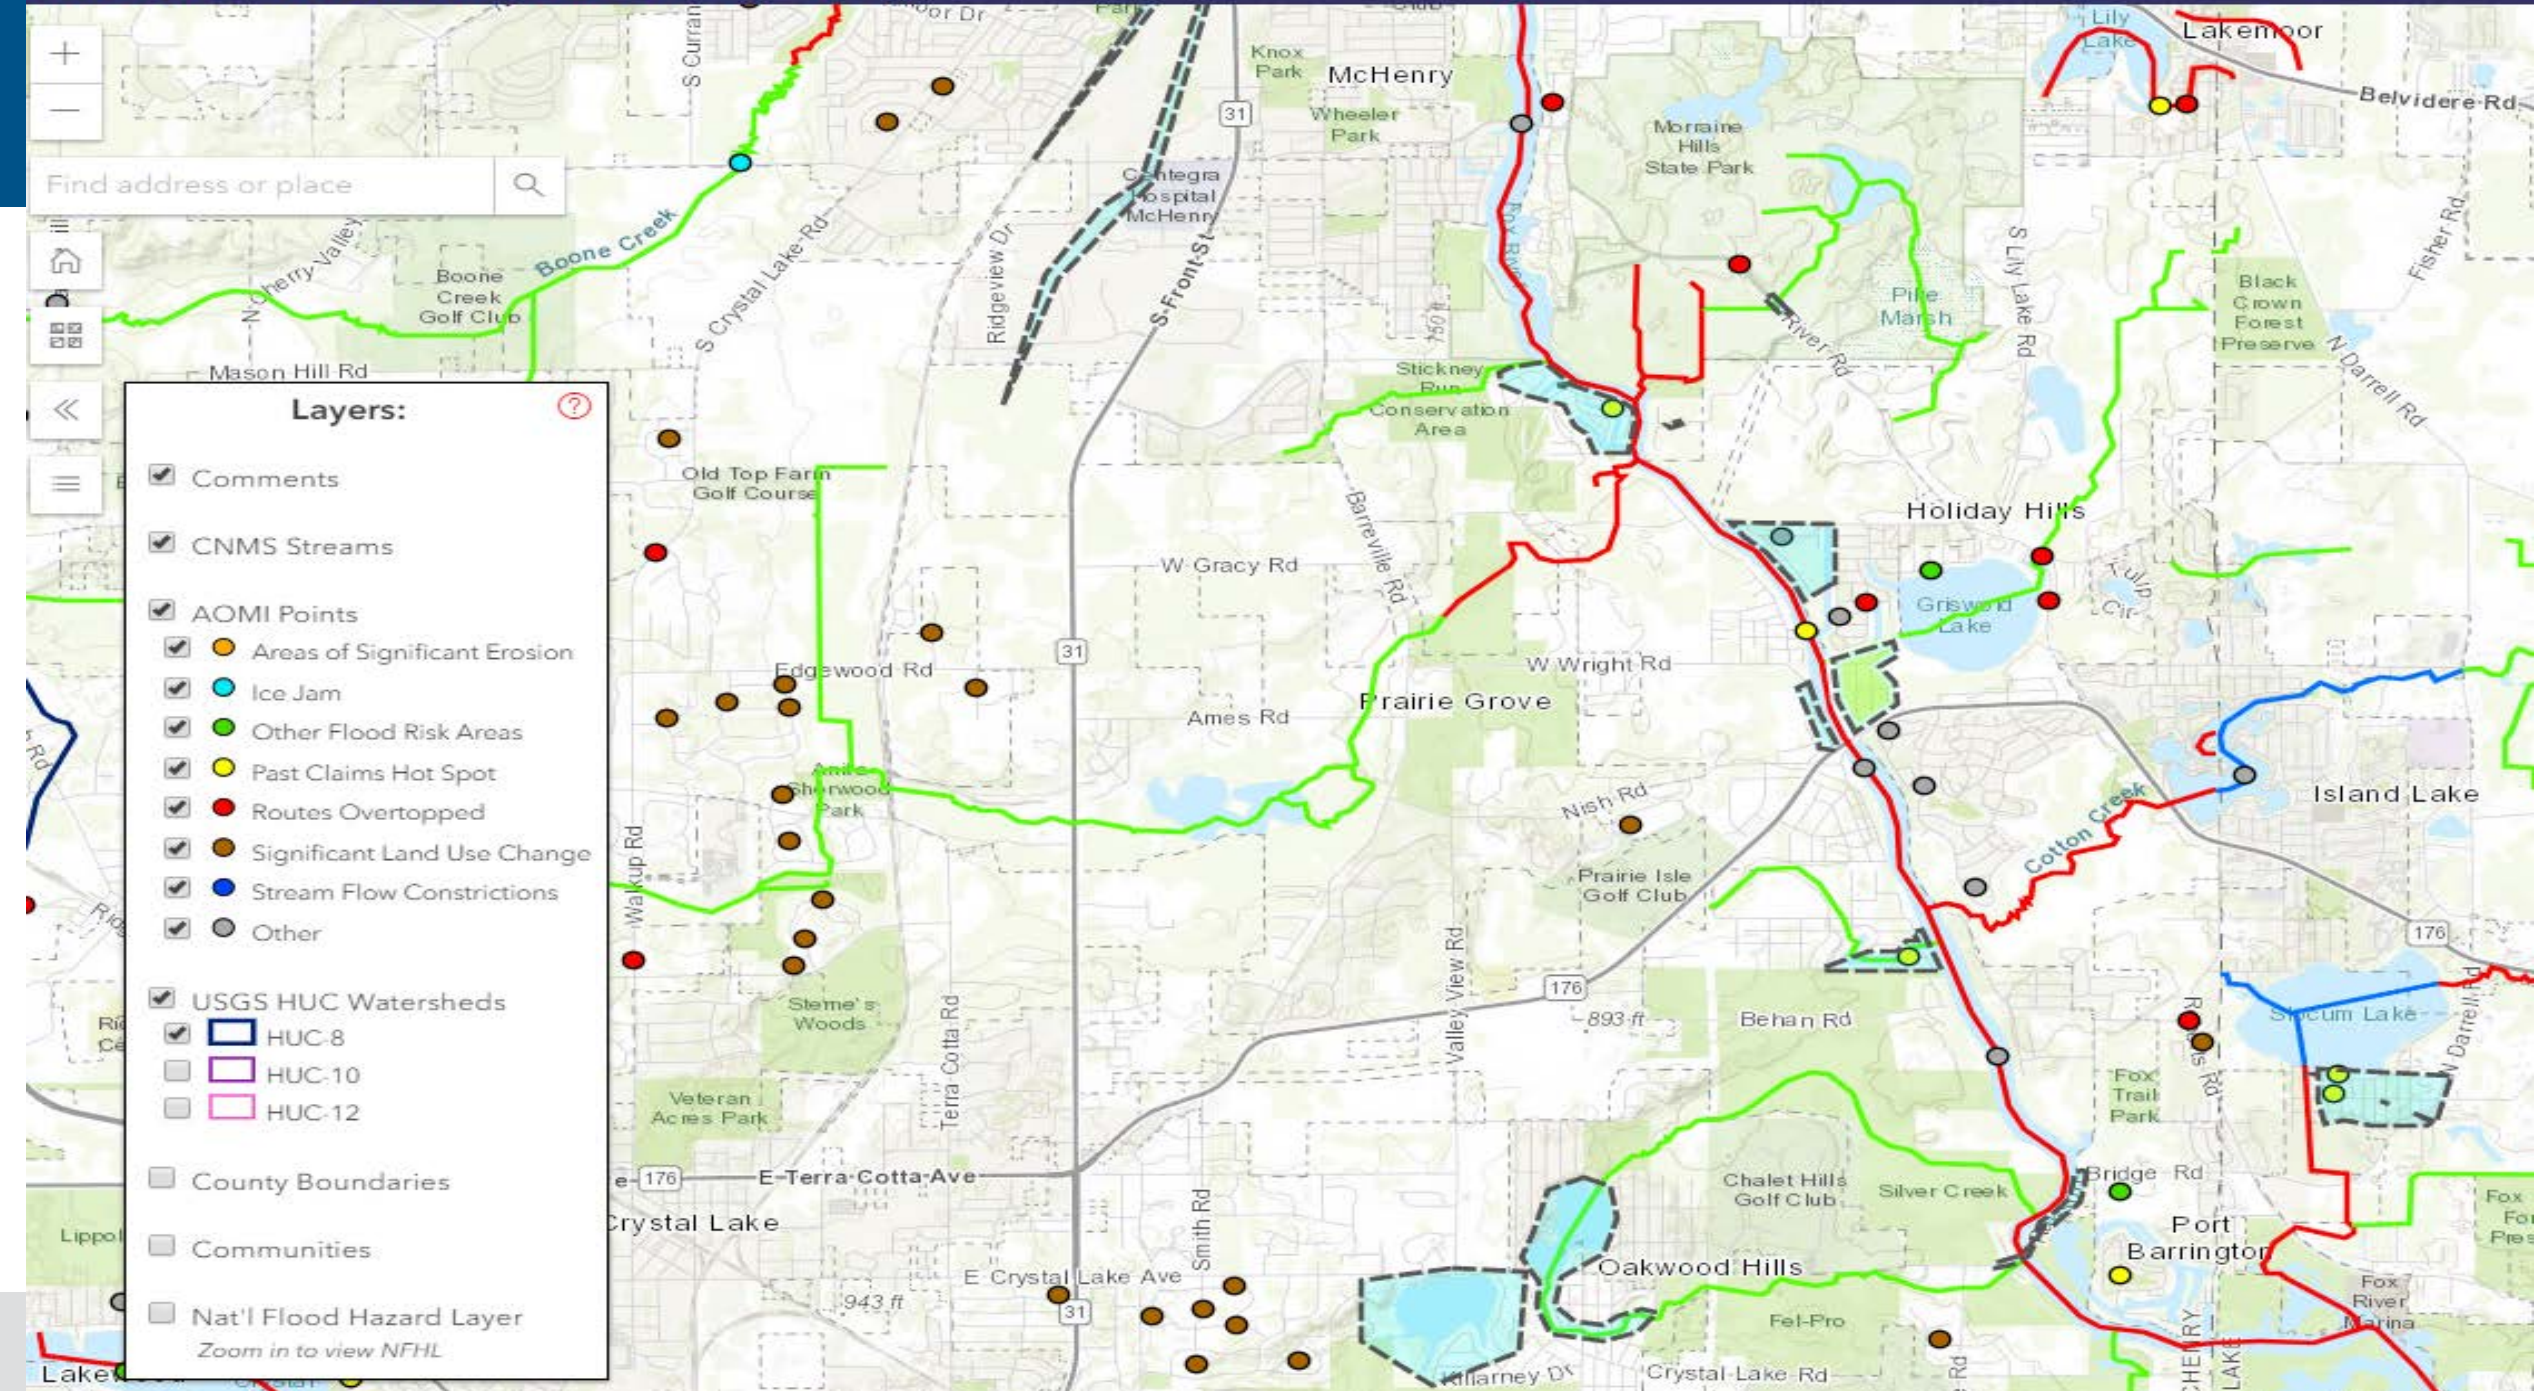

Website Comments

29	community representatives
129	commented entries
211	total entries

2	Area of Significant Erosion
13	Critical facilities
0	Ice Jam
9	Other
27	Other Flood Risk Areas
7	Past Claims Hot Spot
34	Roadway Overtopping
2	Sewer back up
0	Significant Land Use Change
12	Stream Flow constrictions
15	Update study/ mapping
8	Urban Flooding

Fox River Watershed Comments