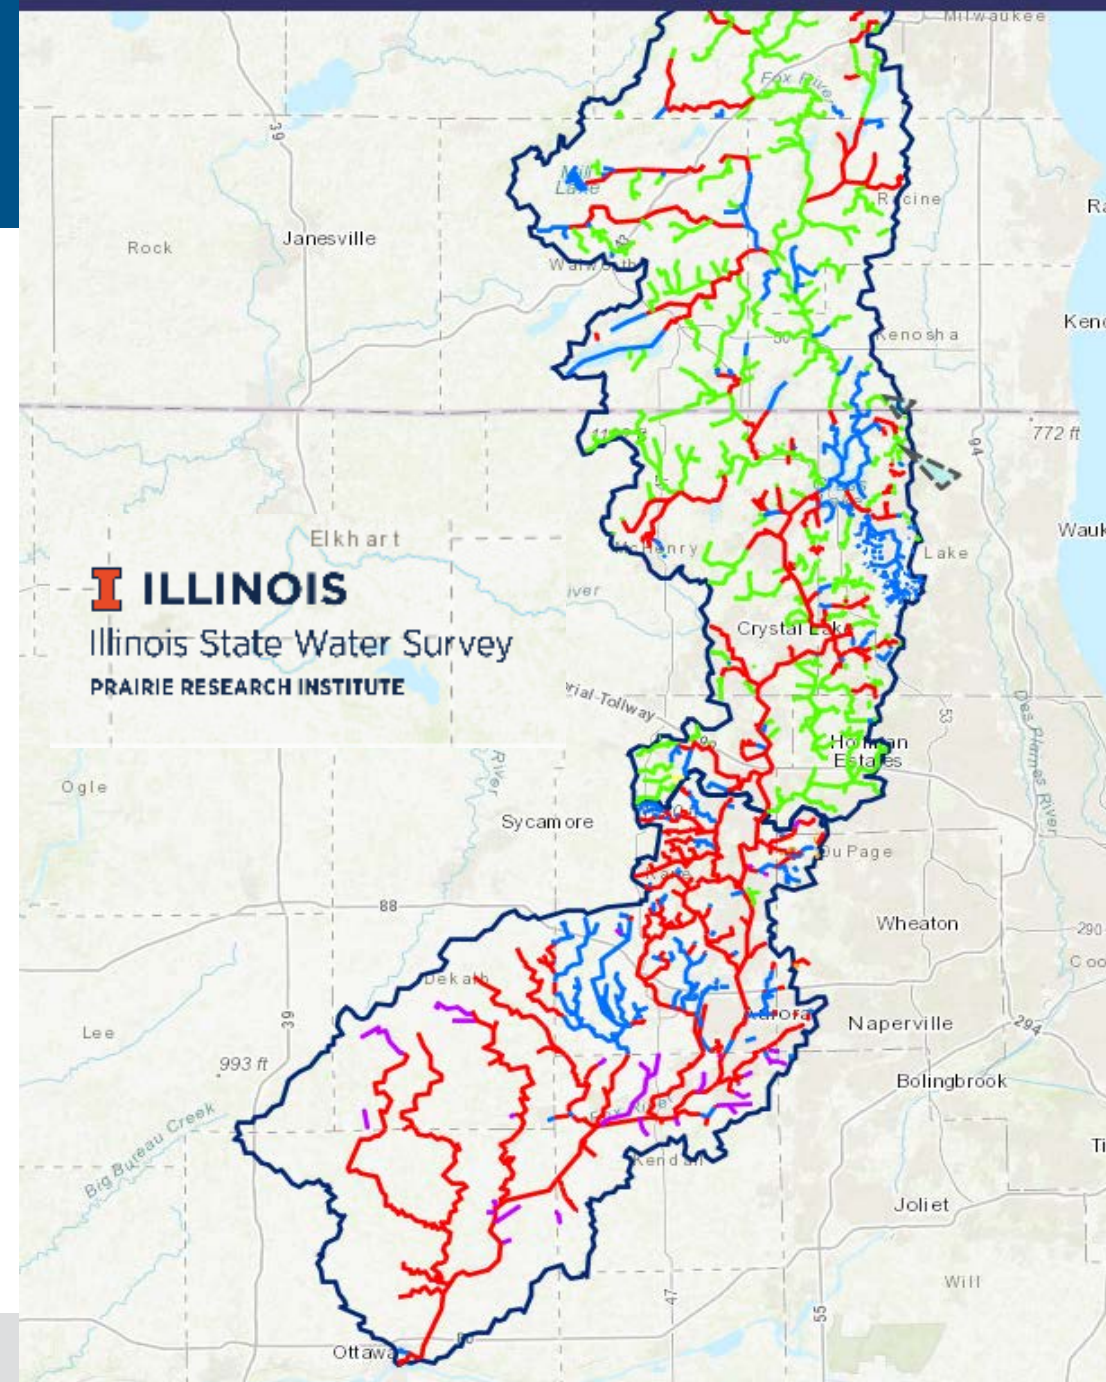

ISWS Fox Watershed Interactive Map

Comments

CNMS Streams

- VALID, NVUE COMPLIANT
- UNVERIFIED, TO BE STUDIED
- BEING STUDIED
- ASSESSED
- BEING ASSESSED
- UNKNOWN, TO BE ASSESSED

HUC-8 Watersheds

New Comment

- Click Add Comment button (*below*)
- Click on map to draw polygon
  - **Single-click** to start/continue
  - **Double-click** to finish

Add Comment

Or

Edit Comment

- **Single-click** a Comment to edit or delete it.

<http://www.illinoisfloodmaps.org/commentmap/foxws.htm>
watershed
illinoisfloods!123