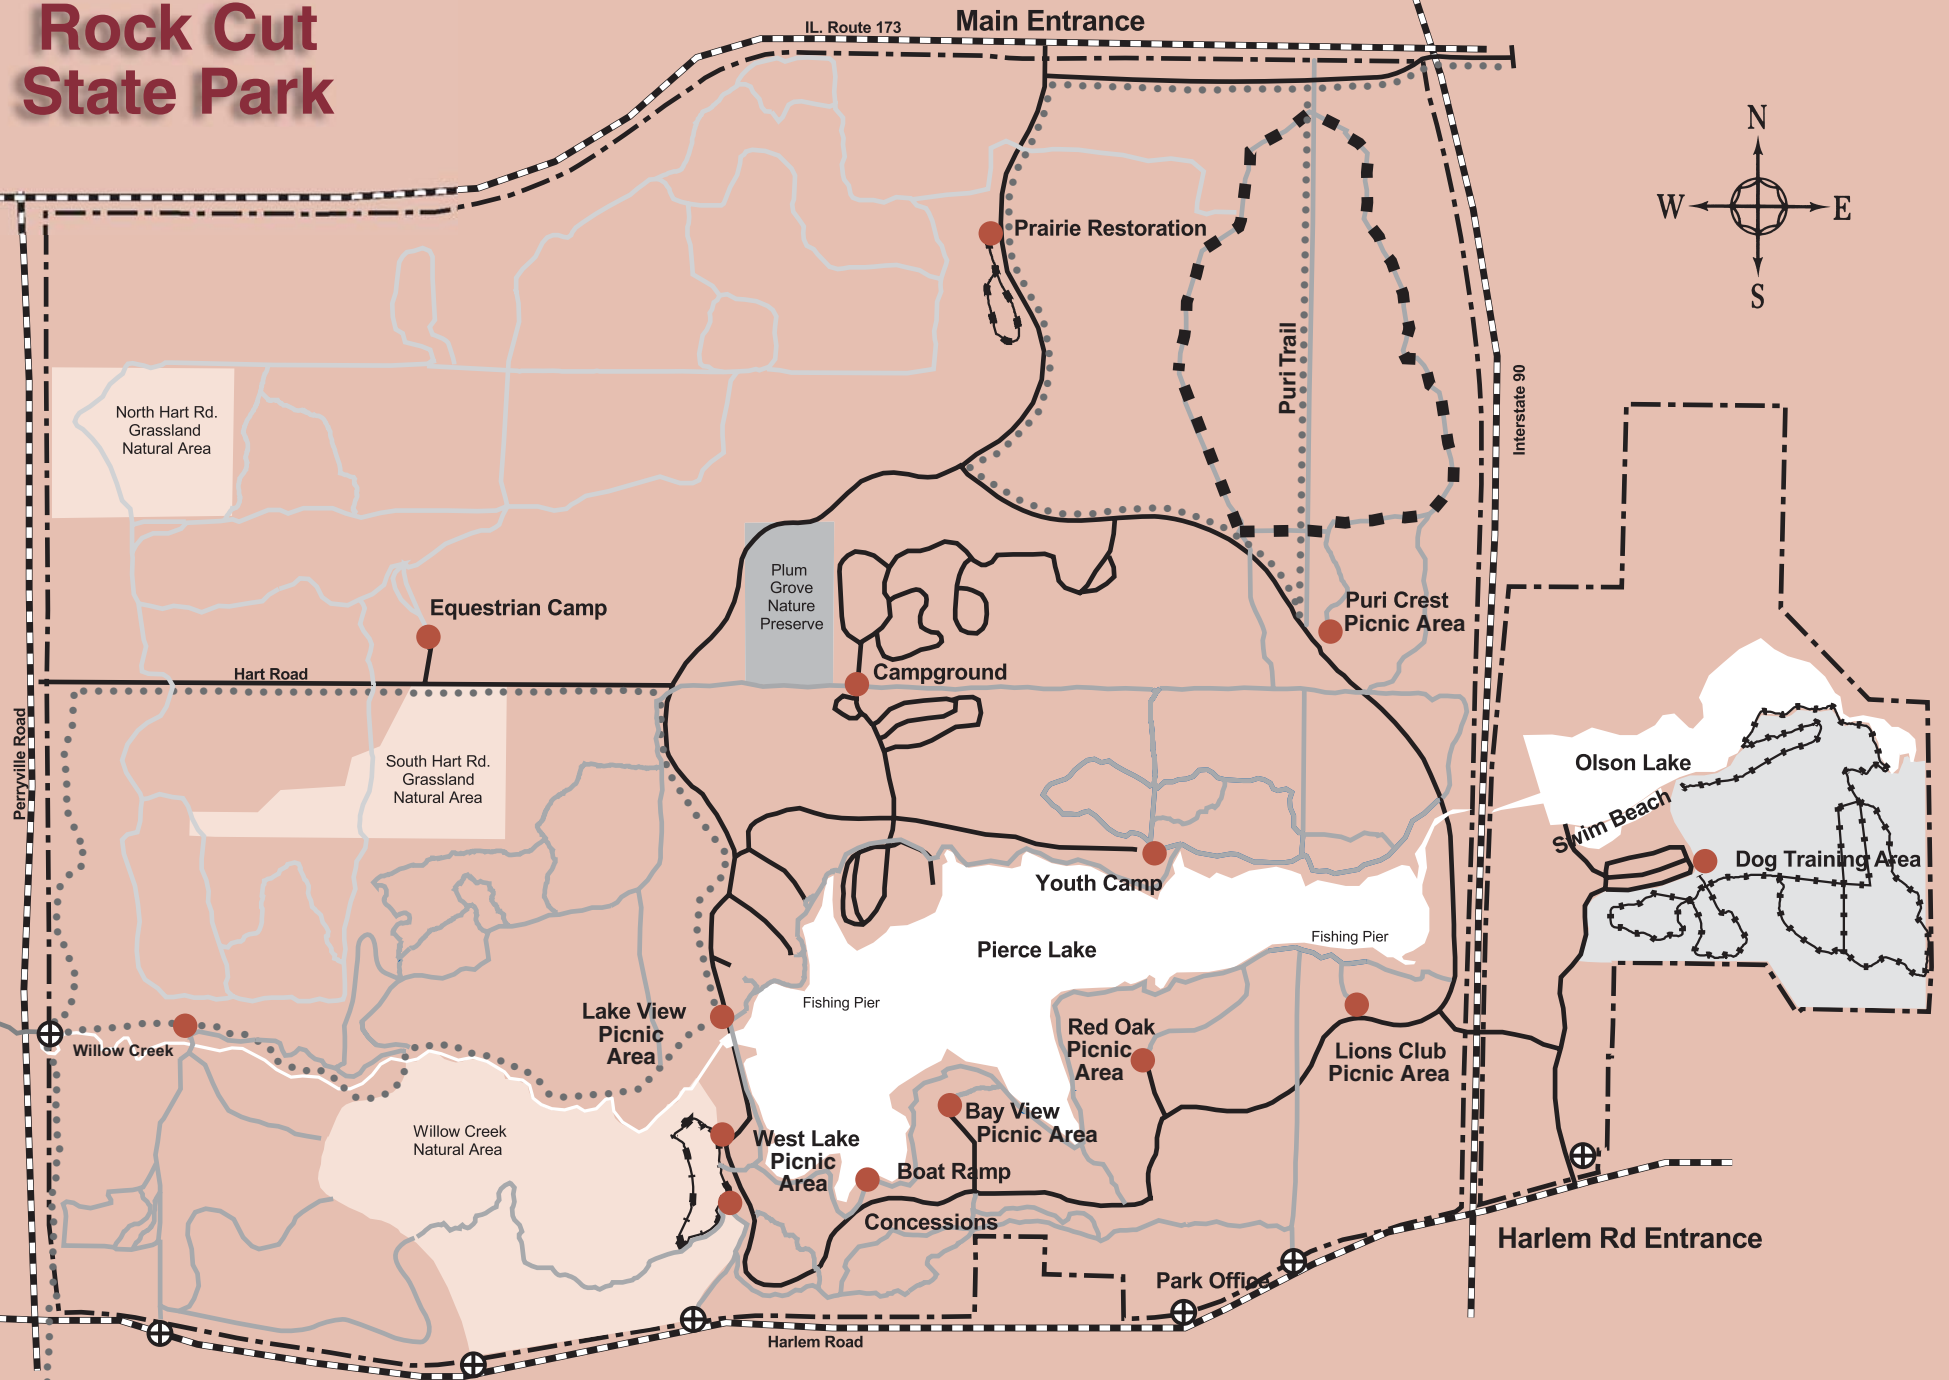

Rock Cut State Park

Legend

- | | | | | | | | |
|--|------------------|--|---|--|-------------------|--|-----------------|
| | Access Points | | Willow Creek/
Puri Trail-Bike Paths/Perryville | | Dog Training Area | | Natural Areas |
| | Trail Heads | | Nature Trail | | Paved Roads | | Nature Preserve |
| | Bike-Hike Trail | | Multi-Purpose Trail | | Major Roads | | Lakes |
| | Equestrian Trail | | Hiking Trails | | Rock Cut Boundary | | |