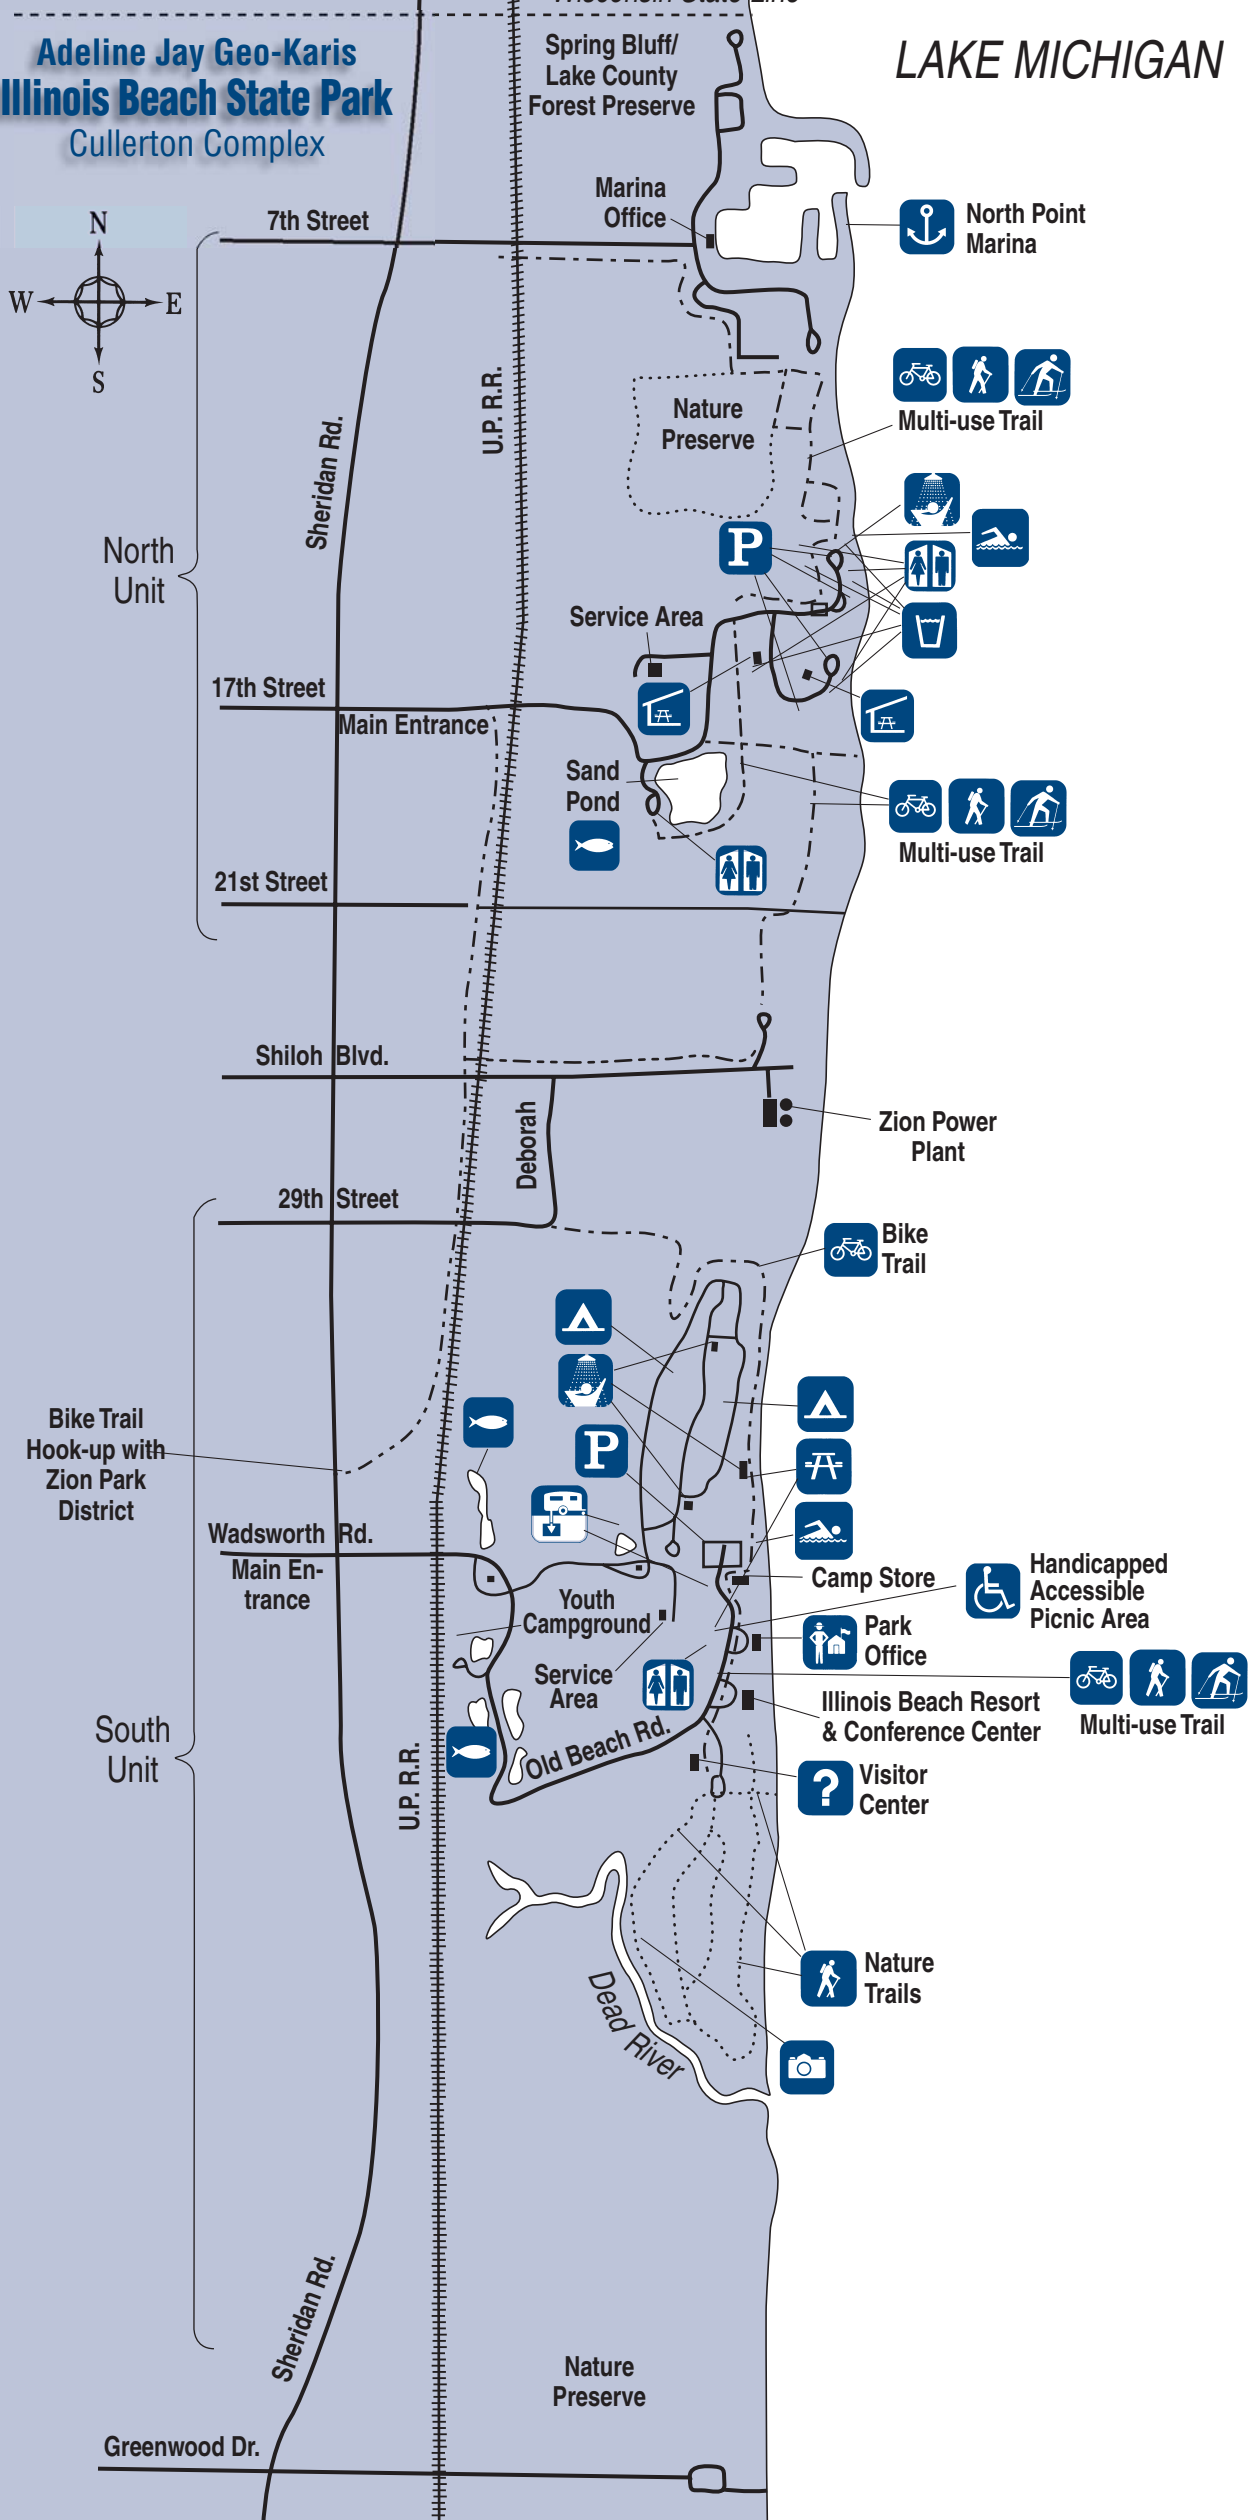

**Adeline Jay Geo-Karis  
Illinois Beach State Park**  
Cullerton Complex

Wisconsin State Line

**LAKE MICHIGAN**

North Unit

South Unit

**Legend**

- Park Offices
- Biking
- Camping
- Cross-country Skiing
- Fishing
- Handicapped Accessible
- Hiking
- Marina
- Overlook
- Parking Area
- Picnic Area
- Picnic Shelter
- Restrooms
- Sanitary Dump Station
- Showers
- Swimming Area
- Water

**TRAIL IDENTIFICATION**

- Zion Bike Trail
- Multi-use Trail
- Hiking Trail

Alcoholic beverages are prohibited at Illinois Beach State Park, except at the State Park Lodge and Conference Center and portions of the campground.