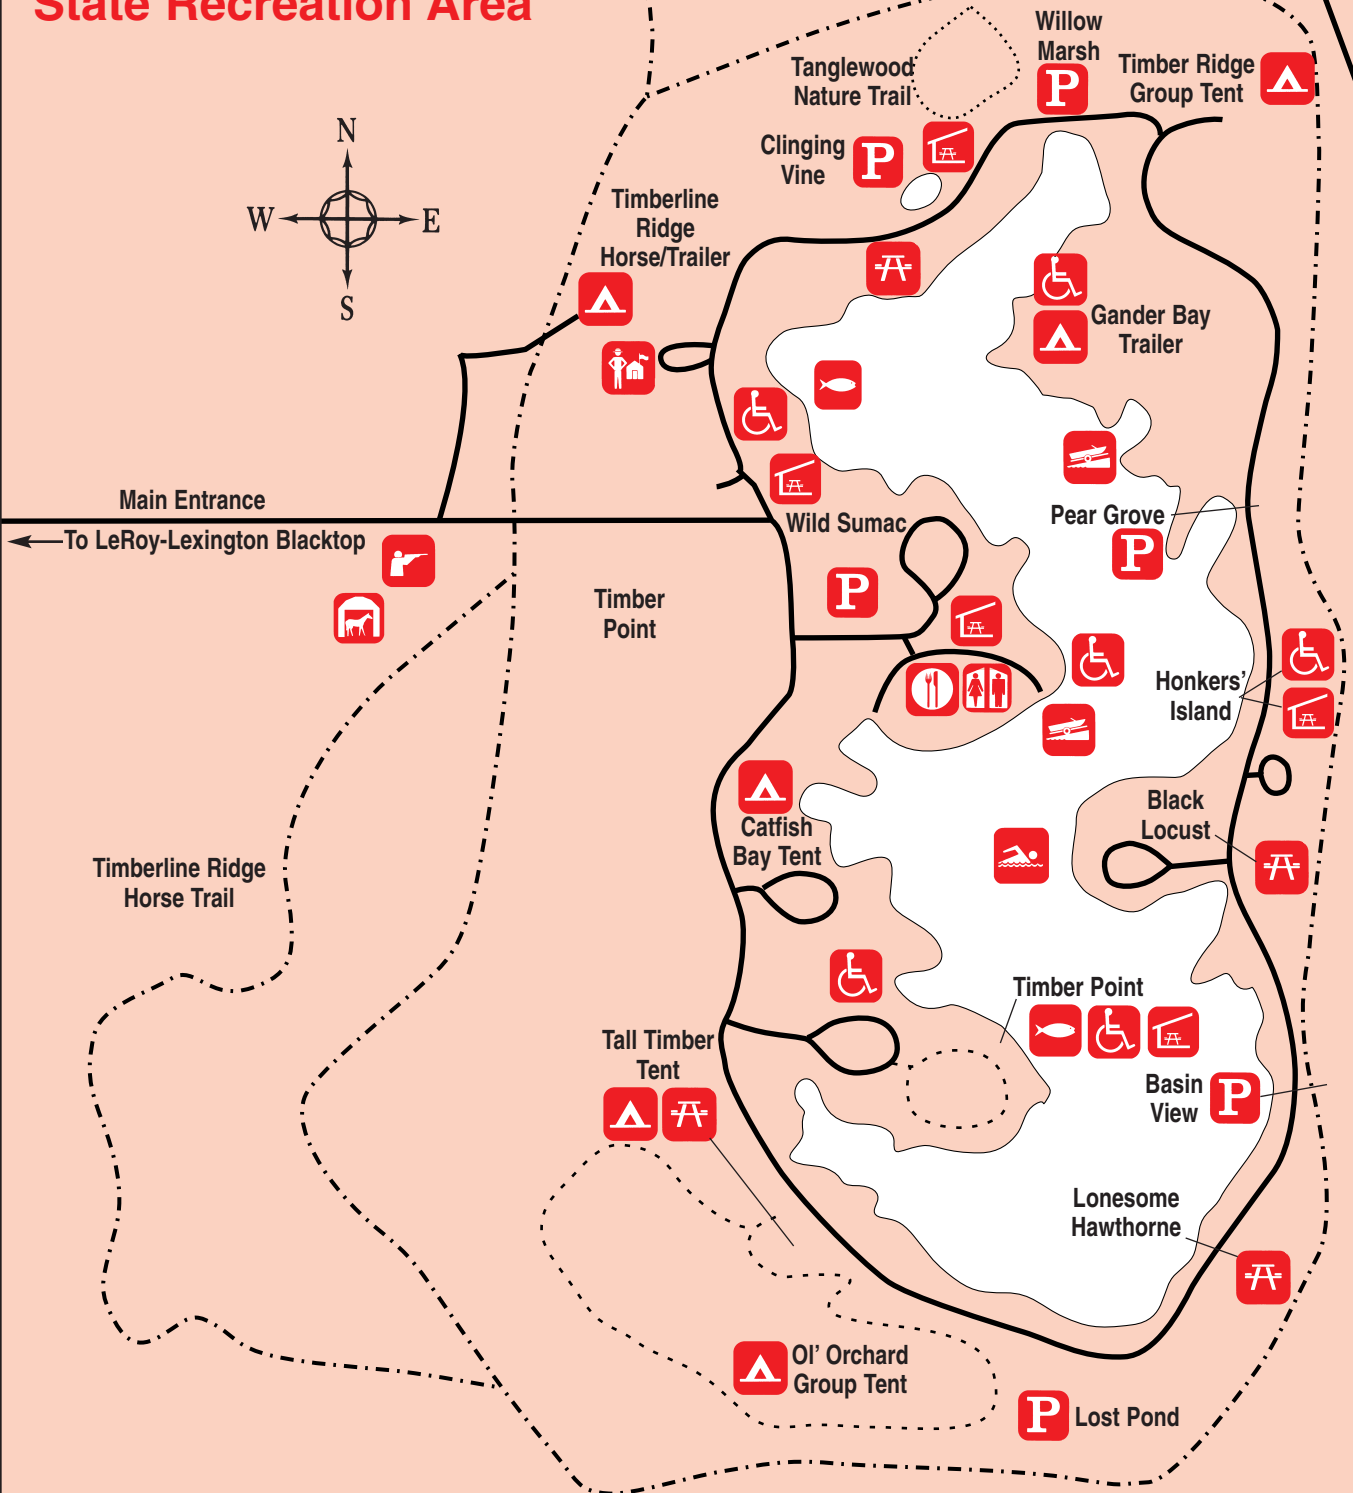

Moraine View State Recreation Area

Legend

- Park Office
- Boat Launch
- Campground
- Concession
- Fishing Area
- Handicapped Accessible
- Hiking Trail
- Horse Stable
- Horse Trail
- Hunters' Check Station
- Nature Trail
- Parking
- Picnic Area
- Picnic/Shelter
- Restrooms
- Swimming

County Road