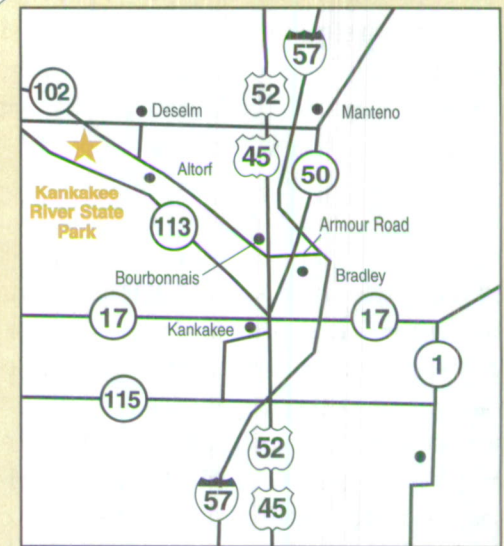

Kankakee River State Park

Legend

	Park Office/Visitor Center		Horse Camping
	Park Boundary		Restrooms
	Hiking & Biking Trail		Water
	Horse/Snowmobile Trail		Sanitary Dump Station
	Cross-Country Ski Trail		Consession
	Tent Camping		Hunting Area
	Trailer Camping		Boat Launch
	Picnic Area		
	Picnic Shelter		