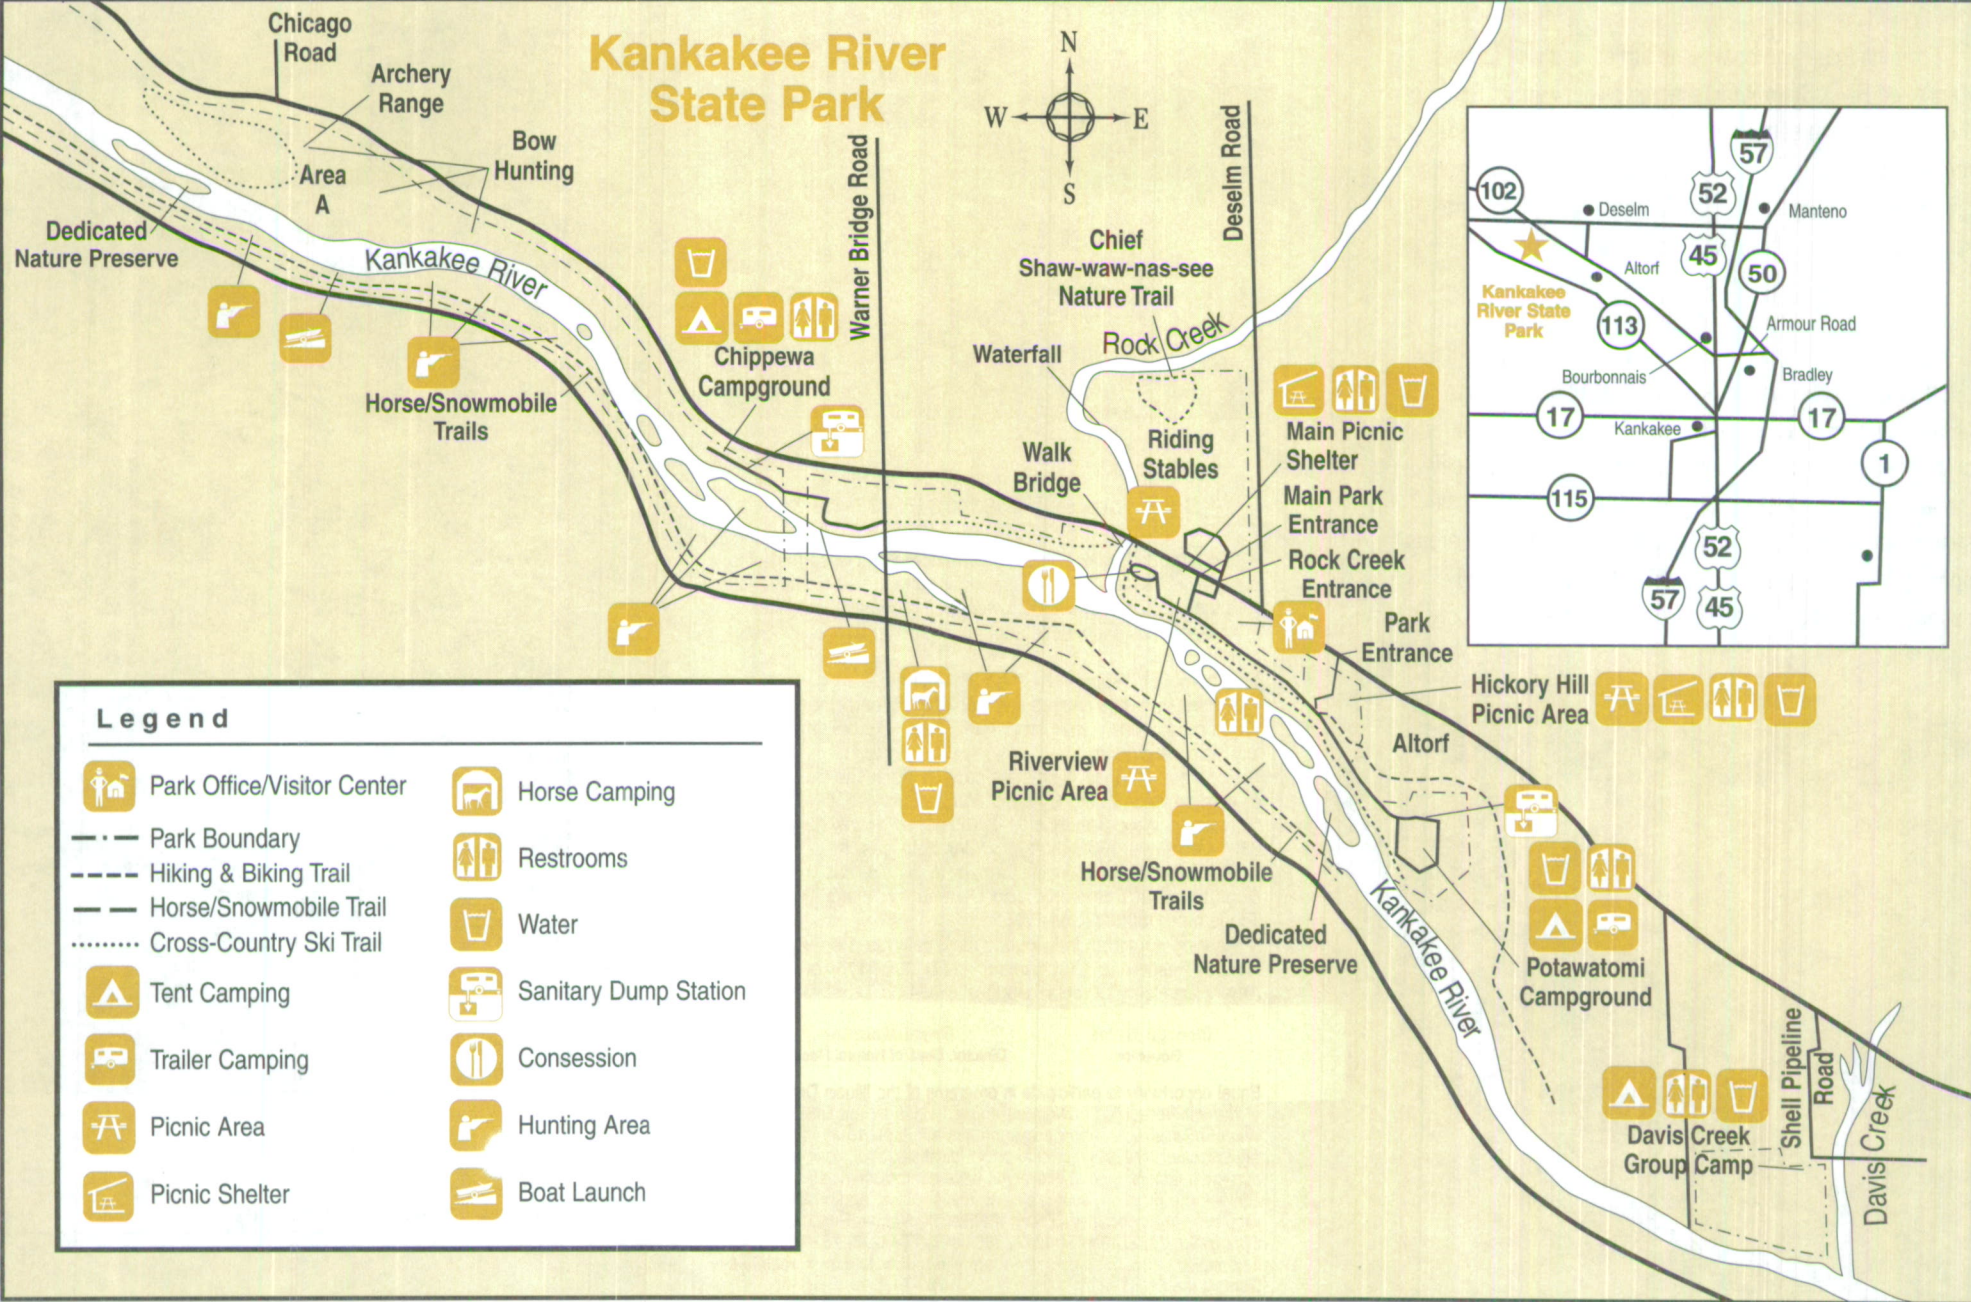

Kankakee River State Park

Legend

	Park Office/Visitor Center		Horse Camping
	Park Boundary		Restrooms
	Hiking & Biking Trail		Water
	Horse/Snowmobile Trail		Sanitary Dump Station
	Cross-Country Ski Trail		Consession
	Tent Camping		Hunting Area
	Trailer Camping		Boat Launch
	Picnic Area		
	Picnic Shelter		