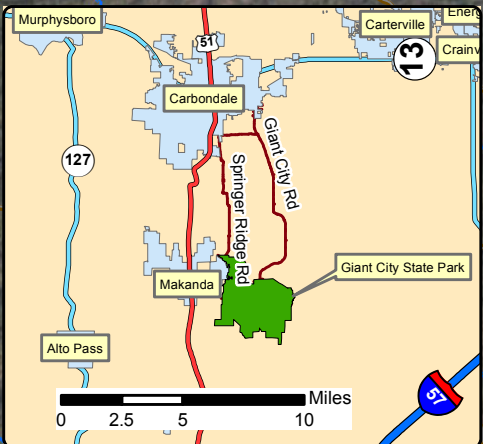

- Legend**
- Lodge and Cabins
 - Visitor Center
 - Parking Lot
 - Roads
 - Ponds
 - Stream
 - Site Boundary

Source: Esri, DigitalGlobe, GeoEye, i-cubed, USDA, USGS, AEX, Getmapping, Aerogrid, IGN, IGP, swisstopo, and the GIS User Community

Giant City State Park

Makanda, Illinois

Fishing Map

Date: 4/3/2014